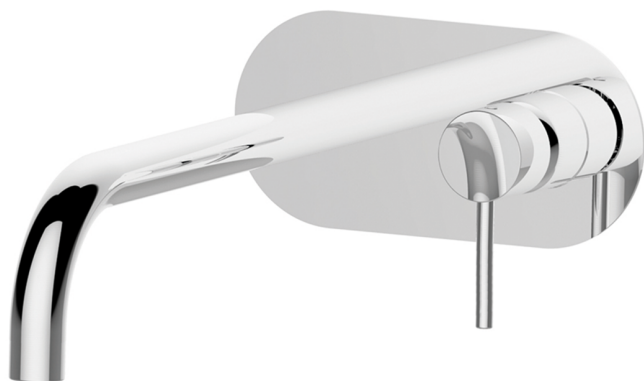

Exposed part for single lever washbasin valve NUOVA KIRUNA_K2005512

MODEL **K2005512**

Exposed part for single lever basin mixer, without concealed part, spout L.300 mm, for item Easy-Box ZB002450 and art.ZB025510

AVAILABLE FINISHINGS

-  **21** 21 Chrome
-  **26** 26 Old Copper
-  **2F** 2F Brushed Nickel
-  **2W** 2W Brushed Gold
-  **40** 40 Matt Black
-  **4Q** 4Q Matt White

CHARACTERISTICS

Installation **Concealed**
 Required concealed parts **ZB002450**

Concealed single lever washbasin mixer Easy-Box CONCEALED_ZB002450

MODEL **ZB002450**

Concealed single lever washbasin mixer
Easy-Box, with protection guard box, without trim kit

AVAILABLE FINISHINGS

CHARACTERISTICS

Installation	Concealed
Cartridge Spare Parts	ZZ95409000
35 mm Cartridge	
Concealed	1

Piastra/Plate/Plaque/Platte/Placa

2-3mm: XX 56-76

10mm: XX 48-68

DeviaStop

The Huber Devia Stop technology allows to adjust the water flow and to direct it to the selected output point (overhead soaker, hand shower, etc).