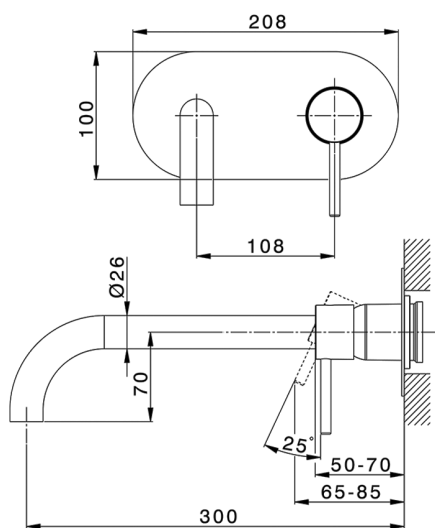

Exposed part for single lever washbasin valve NUOVA KIRUNA_K2005512

MODEL **K2005512**

Exposed part for single lever basin mixer, without concealed part, spout L.300 mm, for item Easy-Box ZB002450 and art.ZB025510

AVAILABLE FINISHINGS

-  **21** 21 Chrome
-  **26** 26 Old Copper
-  **2F** 2F Brushed Nickel
-  **2W** 2W Brushed Gold
-  **40** 40 Matt Black
-  **4Q** 4Q Matt White

CHARACTERISTICS

Installation **Concealed**
 Required concealed parts **ZB002450**

Concealed single lever washbasin mixer Easy-Box CONCEALED_ZB002450

MODEL **ZB002450**

Concealed single lever washbasin mixer
Easy-Box, with protection guard box, without trim kit

AVAILABLE FINISHINGS

CHARACTERISTICS

Installation	Concealed
Cartridge Spare Parts	ZZ95409000
35 mm Cartridge	
Concealed	1

Piastra/Plate/Plaque/Platte/Placa

2-3mm: XX 56-76

10mm: XX 48-68

DeviaStop

The Huber Devia Stop technology allows to adjust the water flow and to direct it to the selected output point (overhead soaker, hand shower, etc).