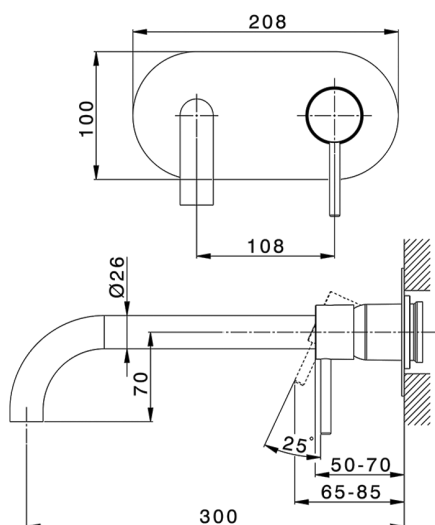

Exposed part for single lever washbasin valve NUOVA KIRUNA_K2005512

MODEL **K2005512**

Exposed part for single lever basin mixer, without concealed part, spout L.300 mm, for item Easy-Box ZB002450 and art.ZB025510

AVAILABLE FINISHINGS

-  **21** 21 Chrome
-  **26** 26 Old Copper
-  **2F** 2F Brushed Nickel
-  **2W** 2W Brushed Gold
-  **40** 40 Matt Black
-  **4Q** 4Q Matt White

CHARACTERISTICS

Installation **Concealed**
 Required concealed parts **ZB002450**

Concealed single lever washbasin mixer Easy-Box CONCEALED_ZB002450

MODEL **ZB002450**

Concealed single lever washbasin mixer
Easy-Box, with protection guard box, without trim kit

AVAILABLE FINISHINGS

CHARACTERISTICS

Installation	Concealed
Cartridge Spare Parts	ZZ95409000
35 mm Cartridge	
Concealed	1

Piastra/Plate/Plaque/Platte/Placa

2-3mm: XX 56-76

10mm: XX 48-68

DeviaStop

The Huber Devia Stop technology allows to adjust the water flow and to direct it to the selected output point (overhead soaker, hand shower, etc).