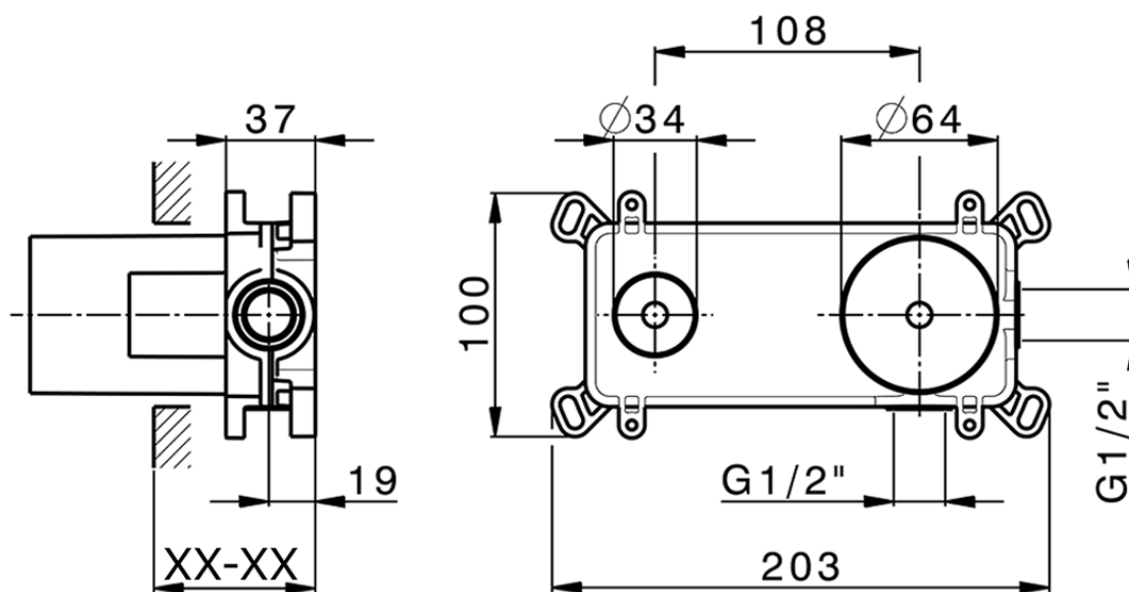

Exposed part for single lever washbasin valve NUOVA KIRUNA_K2005512

K2005512

<https://en.huberitalia.com/exposed-part-for-single-lever-washbasin-valve-nuova-kiruna-k2005512>

Piastra/Plate/Plaque/Platte/Placa

2-3mm: XX 56-76

10mm: XX 48-68