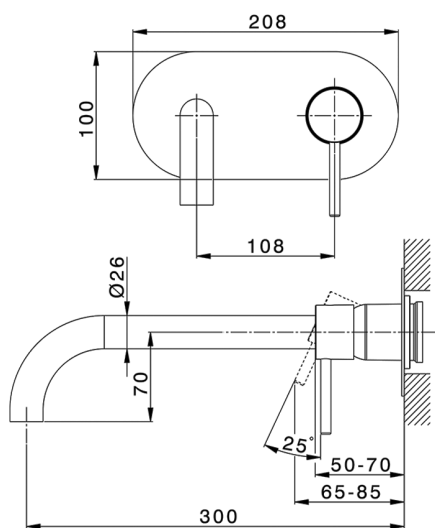

Exposed part for single lever washbasin valve NUOVA KIRUNA_K2005512

MODEL **K2005512**

Exposed part for single lever basin mixer, without concealed part, spout L.300 mm, for item Easy-Box ZB002450 and art.ZB025510

AVAILABLE FINISHINGS

-  **21** 21 Chrome
-  **26** 26 Old Copper
-  **2F** 2F Brushed Nickel
-  **2W** 2W Brushed Gold
-  **40** 40 Matt Black
-  **4Q** 4Q Matt White

CHARACTERISTICS

Installation **Concealed**
 Required concealed parts **ZB002450**

Concealed single lever washbasin mixer Easy-Box CONCEALED_ZB002450

MODEL **ZB002450**

Concealed single lever washbasin mixer
Easy-Box, with protection guard box, without trim kit

AVAILABLE FINISHINGS

04 04 Without finishing

CHARACTERISTICS

Installation	Concealed
Cartridge Spare Parts	ZZ95409000
35 mm Cartridge	
Concealed	1

Piastra/Plate/Plaque/Platte/Placa

2-3mm: XX 56-76

10mm: XX 48-68

DeviaStop

The Huber Devia Stop technology allows to adjust the water flow and to direct it to the selected output point (overhead soaker, hand shower, etc).