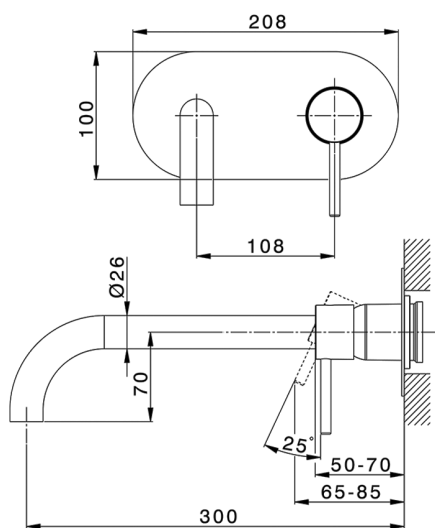

## Exposed part for single lever washbasin valve NUOVA KIRUNA\_K2005512

MODEL **K2005512**

Exposed part for single lever basin mixer, without concealed part, spout L.300 mm, for item Easy-Box ZB002450 and art.ZB025510

## Concealed single lever washbasin mixer Easy-Box CONCEALED\_ZB002450

MODEL **ZB002450**

Concealed single lever washbasin mixer  
Easy-Box, with protection guard box, without trim kit

AVAILABLE FINISHINGS

CHARACTERISTICS

Installation	<b>Concealed</b>
Cartridge Spare Parts	<b>ZZ95409000</b>
<b>35 mm Cartridge</b>	
Concealed	<b>1</b>

Piastra/Plate/Plaque/Platte/Placa

2-3mm: XX 56-76

10mm: XX 48-68