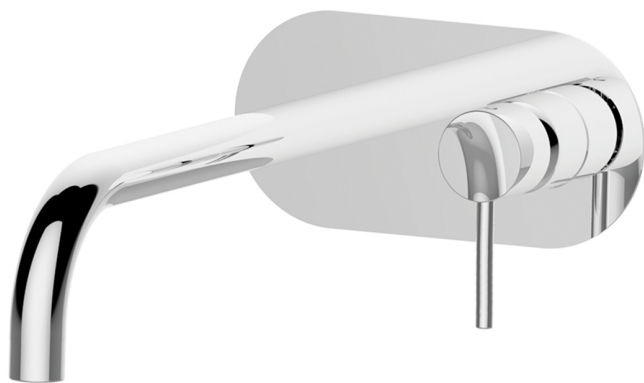

## Exposed part for single lever washbasin valve NUOVA KIRUNA\_K2005512

MODEL **K2005512**

Exposed part for single lever basin mixer, without concealed part, spout L.300 mm, for item Easy-Box ZB002450 and art.ZB025510

## Concealed single lever washbasin mixer Easy-Box CONCEALED\_ZB002450

MODEL **ZB002450**

Concealed single lever washbasin mixer  
Easy-Box, with protection guard box, without trim kit

AVAILABLE FINISHINGS

CHARACTERISTICS

Installation	<b>Concealed</b>
Cartridge Spare Parts	<b>ZZ95409000</b>
<b>35 mm Cartridge</b>	
Concealed	<b>1</b>

Piastra/Plate/Plaque/Platte/Placa

2-3mm: XX 56-76

10mm: XX 48-68

### DeviaStop

The Huber Devia Stop technology allows to adjust the water flow and to direct it to the selected output point (overhead soaker, hand shower, etc).

2026-04-28