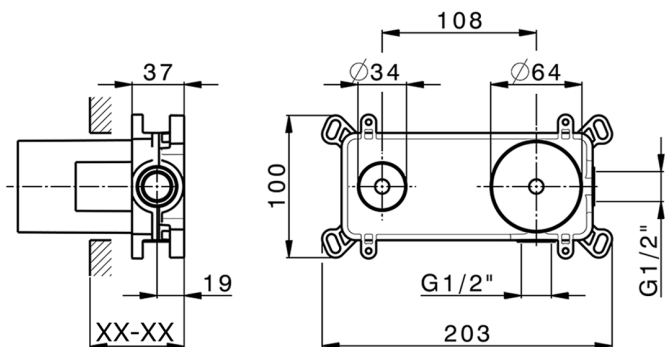

Exposed part for single lever washbasin valve NUOVA KIRUNA_K2005512

MODEL **K2005512**

Exposed part for single lever basin mixer, without concealed part, spout L.300 mm, for item Easy-Box ZB002450 and art.ZB025510

Concealed single lever washbasin mixer Easy-Box CONCEALED_ZB002450

MODEL **ZB002450**

Concealed single lever washbasin mixer
Easy-Box, with protection guard box, without trim kit

AVAILABLE FINISHINGS

04 04 Without finishing

CHARACTERISTICS

Installation	Concealed
Cartridge Spare Parts	ZZ95409000
35 mm Cartridge	
Concealed	1

Piastra/Plate/Plaque/Platte/Placa

2-3mm: XX 56-76

10mm: XX 48-68

DeviaStop

The Huber Devia Stop technology allows to adjust the water flow and to direct it to the selected output point (overhead soaker, hand shower, etc).