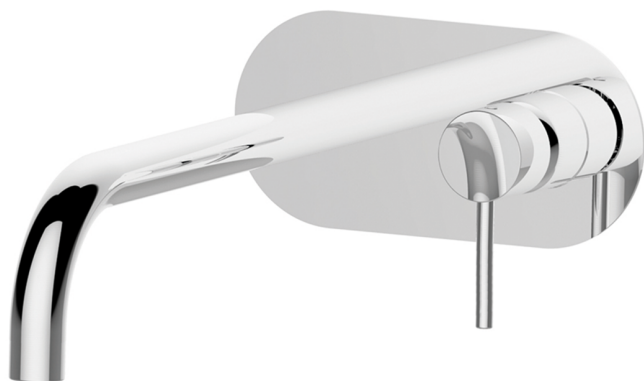

Exposed part for single lever washbasin valve NUOVA KIRUNA_K2005512

MODEL **K2005512**

Exposed part for single lever basin mixer, without concealed part, spout L.300 mm, for item Easy-Box ZB002450 and art.ZB025510

AVAILABLE FINISHINGS

-  **21** 21 Chrome
-  **26** 26 Old Copper
-  **2F** 2F Brushed Nickel
-  **2W** 2W Brushed Gold
-  **40** 40 Matt Black
-  **4Q** 4Q Matt White

CHARACTERISTICS

Installation **Concealed**
 Required concealed parts **ZB002450**

Concealed single lever washbasin mixer Easy-Box CONCEALED_ZB002450

MODEL **ZB002450**

Concealed single lever washbasin mixer
Easy-Box, with protection guard box, without trim kit

AVAILABLE FINISHINGS

04 04 Without finishing

CHARACTERISTICS

Installation	Concealed
Cartridge Spare Parts	ZZ95409000
35 mm Cartridge	
Concealed	1

Piastra/Plate/Plaque/Platte/Placa

2-3mm: XX 56-76

10mm: XX 48-68

DeviaStop

The Huber Devia Stop technology allows to adjust the water flow and to direct it to the selected output point (overhead soaker, hand shower, etc).