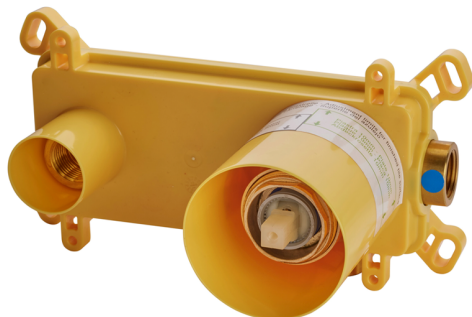

Exposed part for single lever washbasin valve NUOVA KIRUNA_K2005512

MODEL **K2005512**

Exposed part for single lever basin mixer, without concealed part, spout L.300 mm, for item Easy-Box ZB002450 and art.ZB025510

AVAILABLE FINISHINGS

-  **21** 21 Chrome
-  **26** 26 Old Copper
-  **2F** 2F Brushed Nickel
-  **2W** 2W Brushed Gold
-  **40** 40 Matt Black
-  **4Q** 4Q Matt White

CHARACTERISTICS

Installation **Concealed**
 Required concealed parts **ZB002450**

Concealed single lever washbasin mixer Easy-Box CONCEALED_ZB002450

MODEL **ZB002450**

Concealed single lever washbasin mixer
Easy-Box, with protection guard box, without trim kit

AVAILABLE FINISHINGS

CHARACTERISTICS

Installation	Concealed
Cartridge Spare Parts	ZZ95409000
35 mm Cartridge	
Concealed	1

Piastra/Plate/Plaque/Platte/Placa

2-3mm: XX 56-76

10mm: XX 48-68

DeviaStop

The Huber Devia Stop technology allows to adjust the water flow and to direct it to the selected output point (overhead soaker, hand shower, etc).