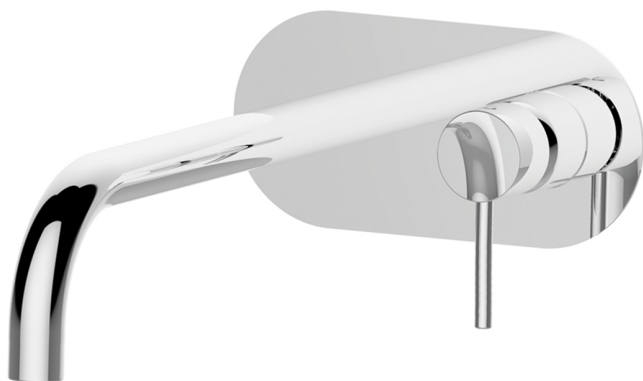

Exposed part for single lever washbasin valve NUOVA KIRUNA_K2005512

MODEL **K2005512**

Exposed part for single lever basin mixer, without concealed part, spout L.300 mm, for item Easy-Box ZB002450 and art.ZB025510

AVAILABLE FINISHINGS

-  **21** 21 Chrome
-  **26** 26 Old Copper
-  **2F** 2F Brushed Nickel
-  **2W** 2W Brushed Gold
-  **40** 40 Matt Black
-  **4Q** 4Q Matt White

CHARACTERISTICS

Installation **Concealed**
 Required concealed parts **ZB002450**

Concealed single lever washbasin mixer Easy-Box CONCEALED_ZB002450

MODEL **ZB002450**

Concealed single lever washbasin mixer
Easy-Box, with protection guard box, without trim kit

AVAILABLE FINISHINGS

CHARACTERISTICS

Installation	Concealed
Cartridge Spare Parts	ZZ95409000
35 mm Cartridge	
Concealed	1

Piastra/Plate/Plaque/Platte/Placa

2-3mm: XX 56-76

10mm: XX 48-68

DeviaStop

The Huber Devia Stop technology allows to adjust the water flow and to direct it to the selected output point (overhead soaker, hand shower, etc).