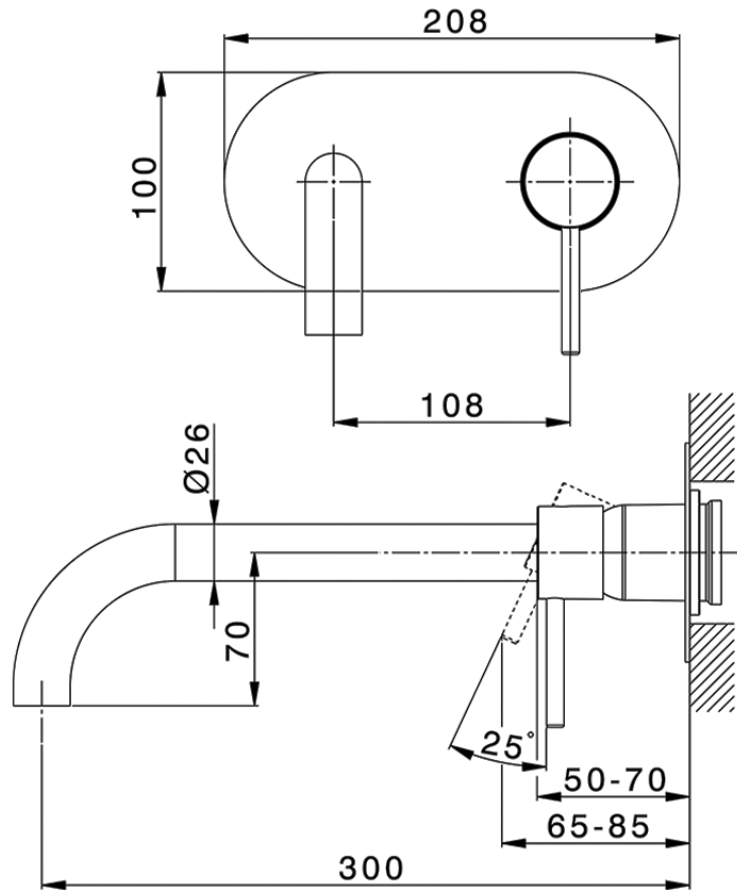

## Exposed part for single lever washbasin valve NUOVA KIRUNA\_K2005512

K2005512

<https://en.huberitalia.com/exposed-part-for-single-lever-washbasin-valve-nuova-kiruna-k2005512>

Piastra/Plate/Plaque/Platte/Placa

2-3mm: XX 56-76

10mm: XX 48-68