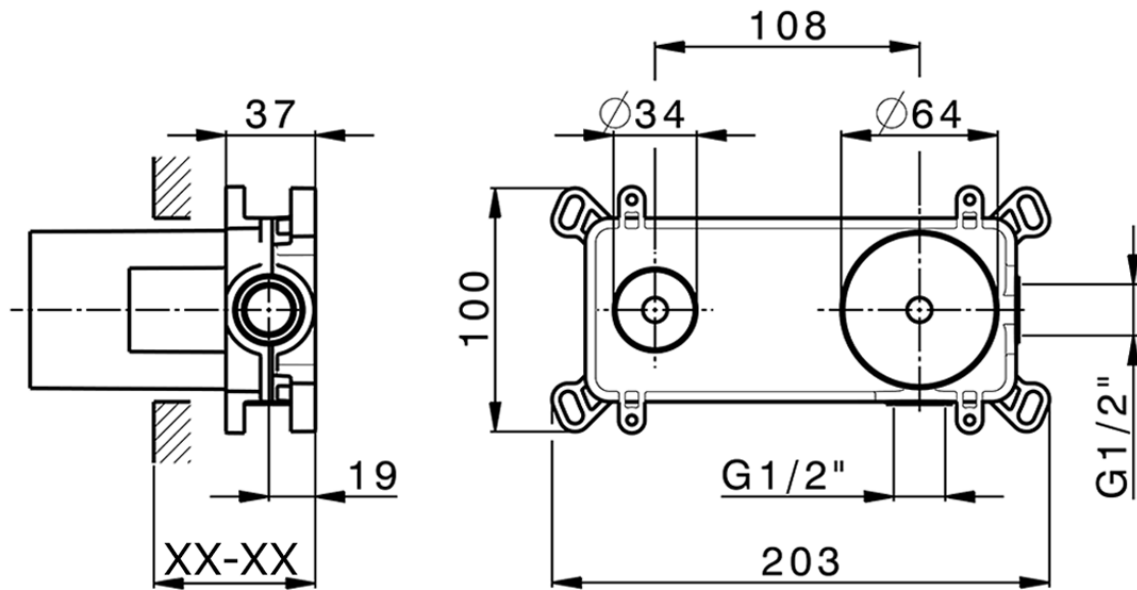

Exposed part for single lever washbasin valve NUOVA KIRUNA_K2005512

K2005512

<https://en.huberitalia.com/exposed-part-for-single-lever-washbasin-valve-nuova-kiruna-k2005512>

Piastra/Plate/Plaque/Platte/Placa

2-3mm: XX 56-76

10mm: XX 48-68