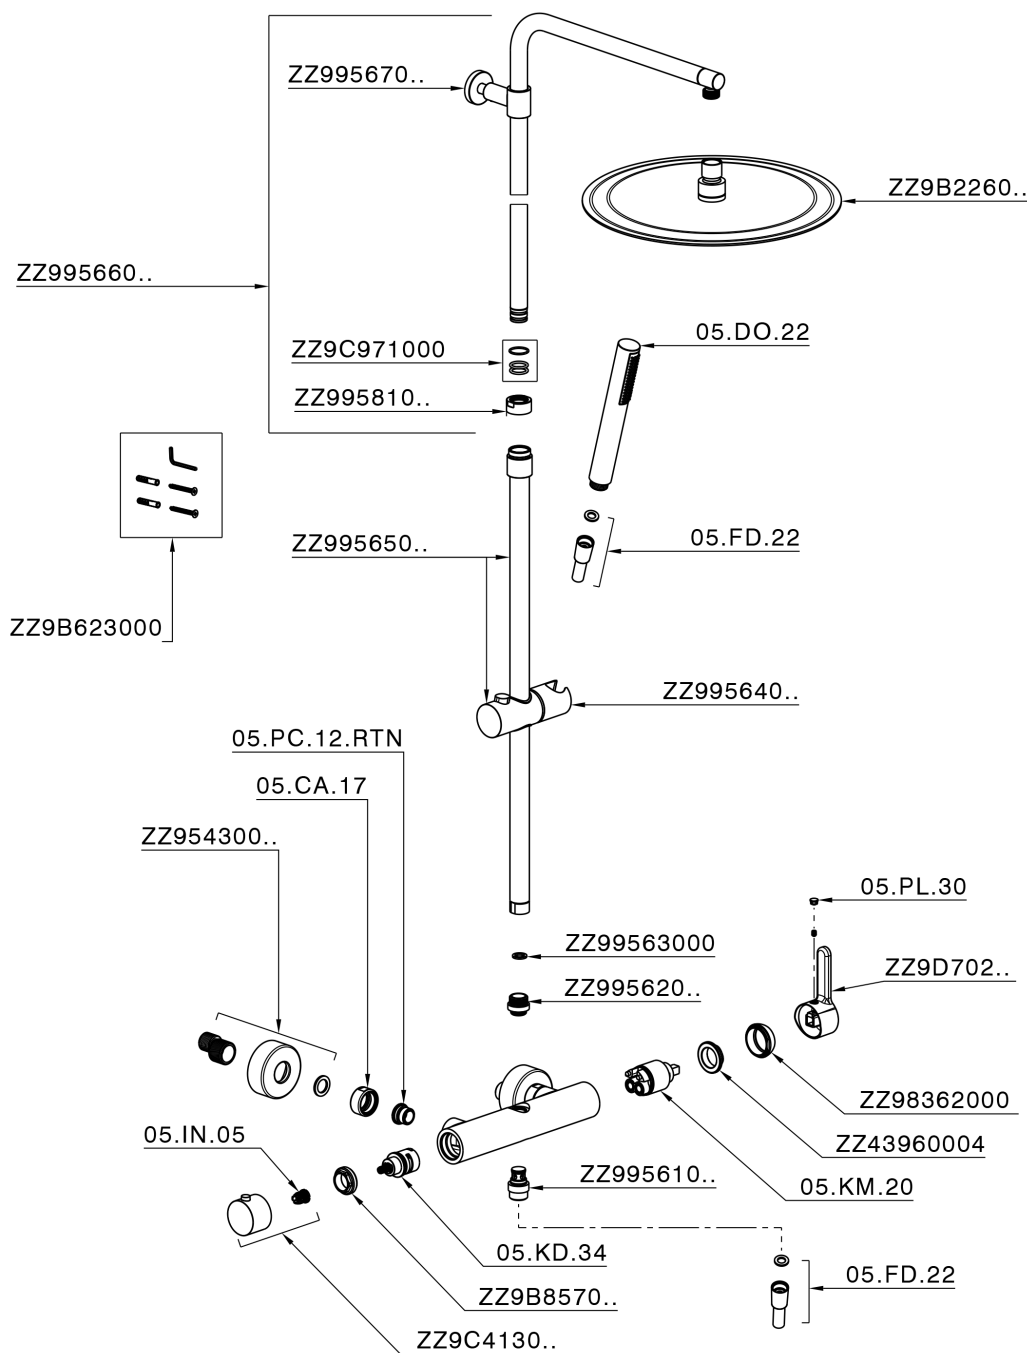

2-function single lever shower set H2_H2004033

MODEL **H2004033**

2-function single lever shower set, 2-outlet deviator, adjustable riser column, sliding shower bracket, ABS D.26 mm minimalistic one spray handshower, 300 mm round showerhead 2 mm thick INOX, 150 cm smooth SILVERFLEX Flexible Hose

AVAILABLE FINISHINGS

21 21 Chrome

H200403240 Matt Black

CHARACTERISTICS

Cartridge Spare Parts **ZZ95409000**

35 mm Cartridge

2-function single lever shower set H2_H2004033

H2004033

<https://en.huberitalia.com/2-function-single-lever-shower-set-h2-h2004033>

2024-11-15