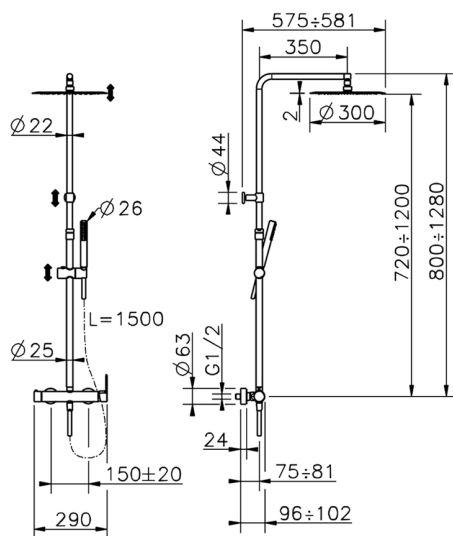

2-function single lever shower set H2_H2004033

MODEL **H2004033**

2-function single lever shower set, 2-outlet deviator, adjustable riser column, sliding shower bracket, ABS D.26 mm minimalistic one spray handshower, 300 mm round showerhead 2 mm thick INOX, 150 cm smooth SILVERFLEX Flexible Hose

AVAILABLE FINISHINGS

21 21 Chrome

H200403240 Matt Black

CHARACTERISTICS

Cartridge Spare Parts **ZZ95409000**

35 mm Cartridge

2-function single lever shower set H2_H2004033

H2004033