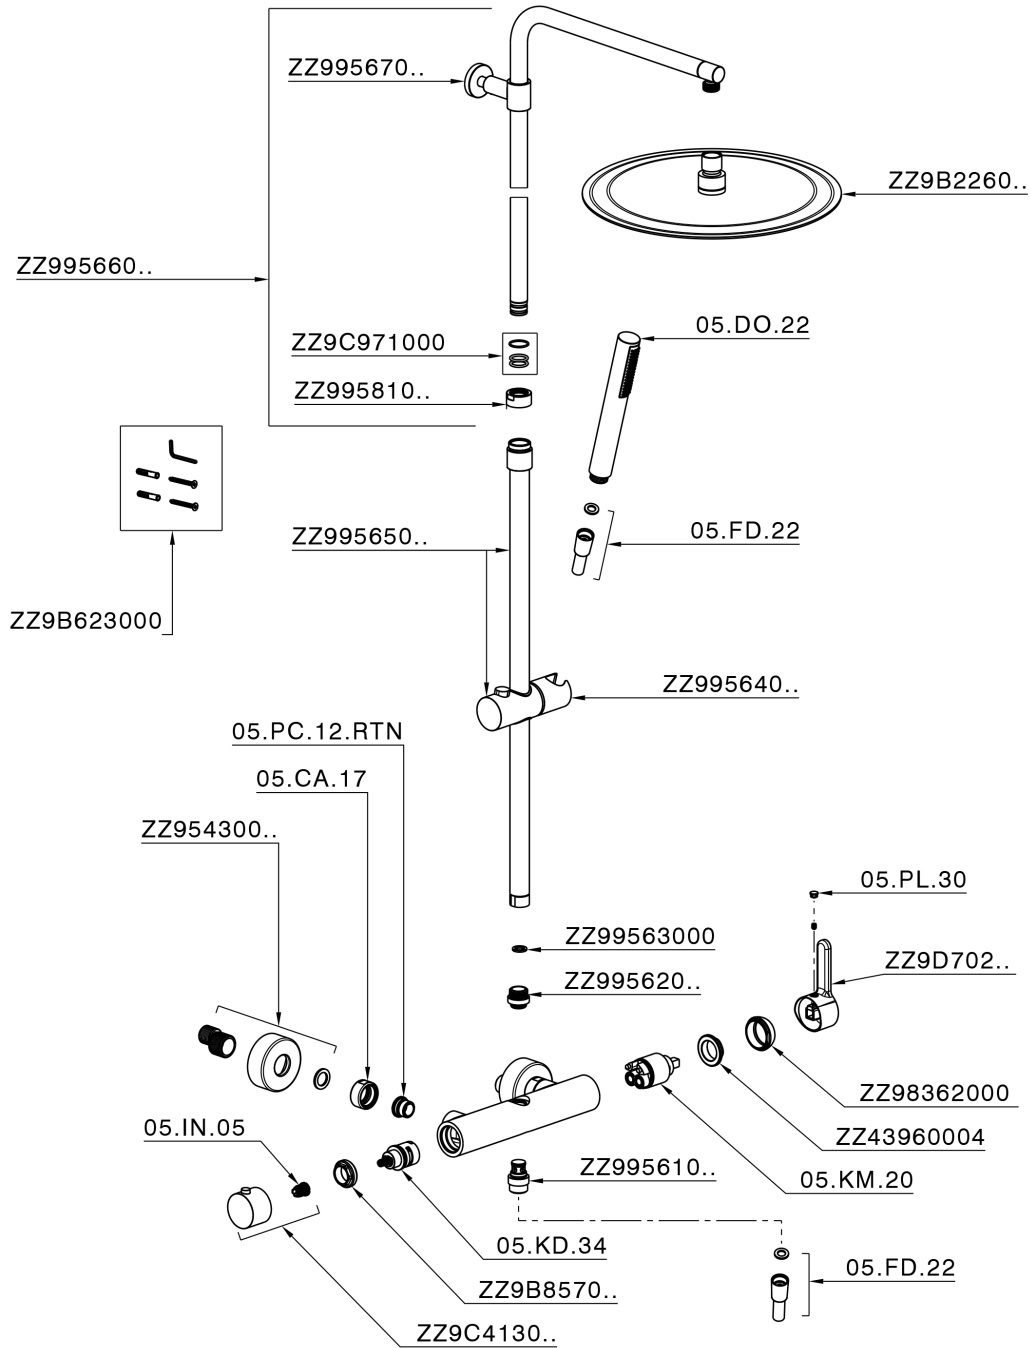

2-function single lever shower set H2_H2004033

MODEL **H2004033**

2-function single lever shower set, 2-outlet deviator, adjustable riser column, sliding shower bracket, ABS D.26 mm minimalistic one spray handshower, 300 mm round showerhead 2 mm thick INOX, 150 cm smooth SILVERFLEX Flexible Hose

AVAILABLE FINISHINGS

CHARACTERISTICS

Cartridge Spare Parts **ZZ95409000**

35 mm Cartridge

2-function single lever shower set H2_H2004033

H2004033

<https://en.huberitalia.com/2-function-single-lever-shower-set-h2-h2004033>