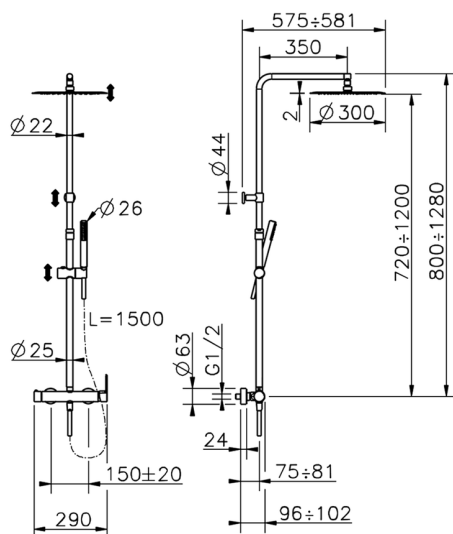

2-function single lever shower set H2_H2004033

MODEL **H2004033**

2-function single lever shower set, 2-outlet deviator, adjustable riser column, sliding shower bracket, ABS D.26 mm minimalistic one spray handshower, 300 mm round showerhead 2 mm thick INOX, 150 cm smooth SILVERFLEX Flexible Hose

AVAILABLE FINISHINGS

CHARACTERISTICS

Cartridge Spare Parts **ZZ95409000**

35 mm Cartridge

2-function single lever shower set H2_H2004033

H2004033

<https://en.huberitalia.com/2-function-single-lever-shower-set-h2-h2004033>