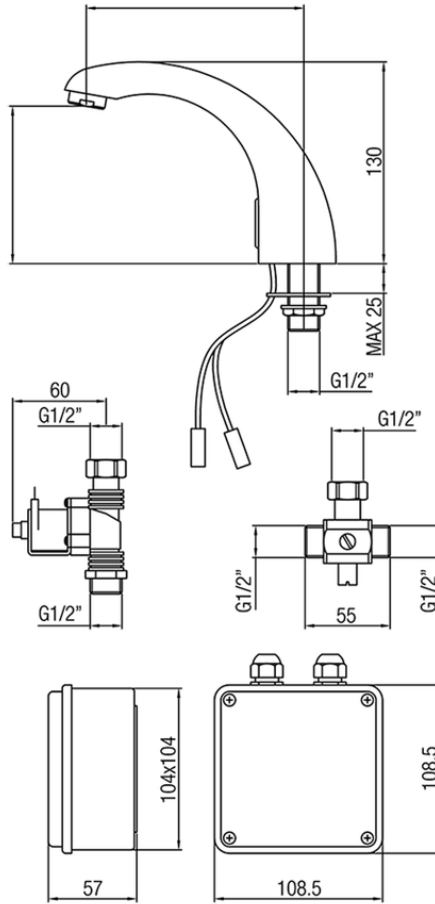

Washbasin electronic faucet CLINIC&TECHNICAL_303B.01H.

303B.01H.

<https://en.huberitalia.com/washbasin-electronic-faucet-clinictechnical-303b-01h>

2024-11-15