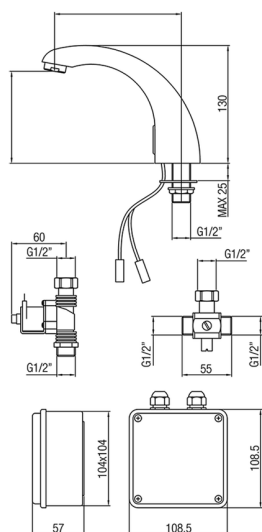

Washbasin electronic faucet CLINIC&TECHNICAL_303B.01H.

MODEL **303B.01H.**

Washbasin electronic faucet

AVAILABLE FINISHINGS

CHARACTERISTICS

2024-11-15