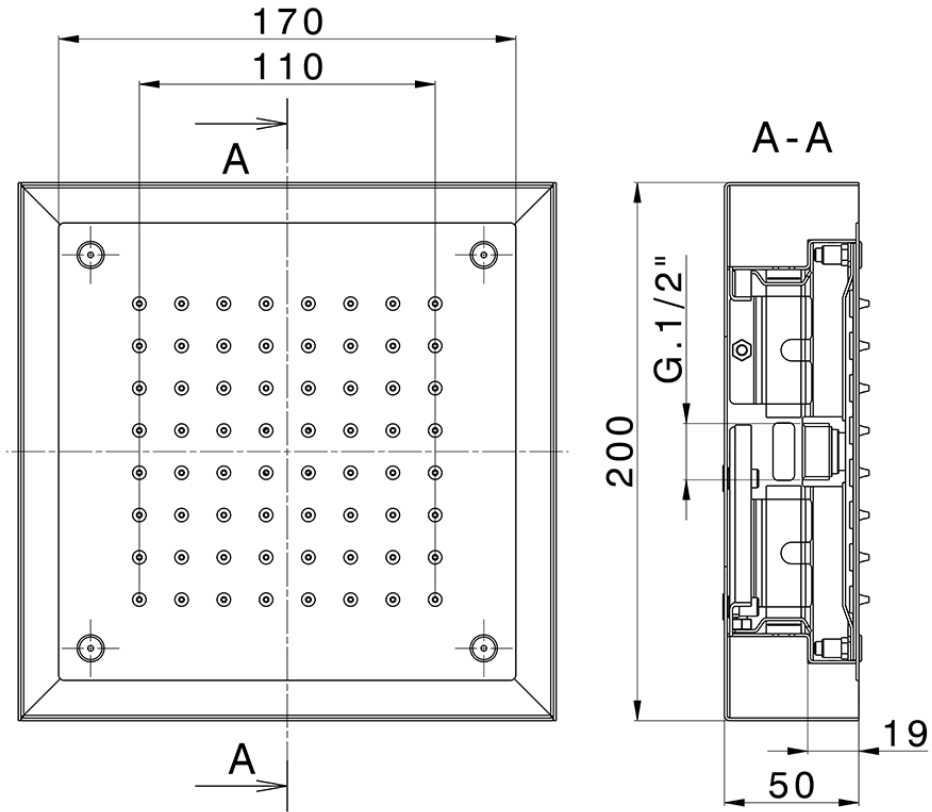

200x200 mm Chromotherapy Ceiling showerhead ZEN_ZS1C0245

ZS1C0245

<https://en.huberitalia.com/200x200-mm-chromotherapy-ceiling-showerhead-zen-zs1c0245>

2024-12-18