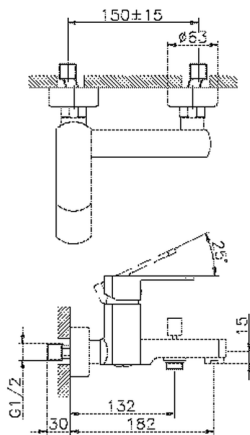

Single lever bath mixer DADO_DD000130

MODEL **DD000130**

Single lever bath mixer, without shower set, 1/2" M flexible connection

AVAILABLE FINISHINGS

-  **21** 21 Chrome
-  **2B** 2B Polished Nickel
-  **2F** 2F Brushed Nickel
-  **40** 40 Matt Black
-  **4Q** 4Q Matt White

CHARACTERISTICS

Cartridge Spare Parts **ZZ96799000**

35 mm Cartridge

Single lever bath mixer DADO_DD000130

DD000130

<https://en.huberitalia.com/single-lever-bath-mixer-dado-dd000130>

2024-12-22