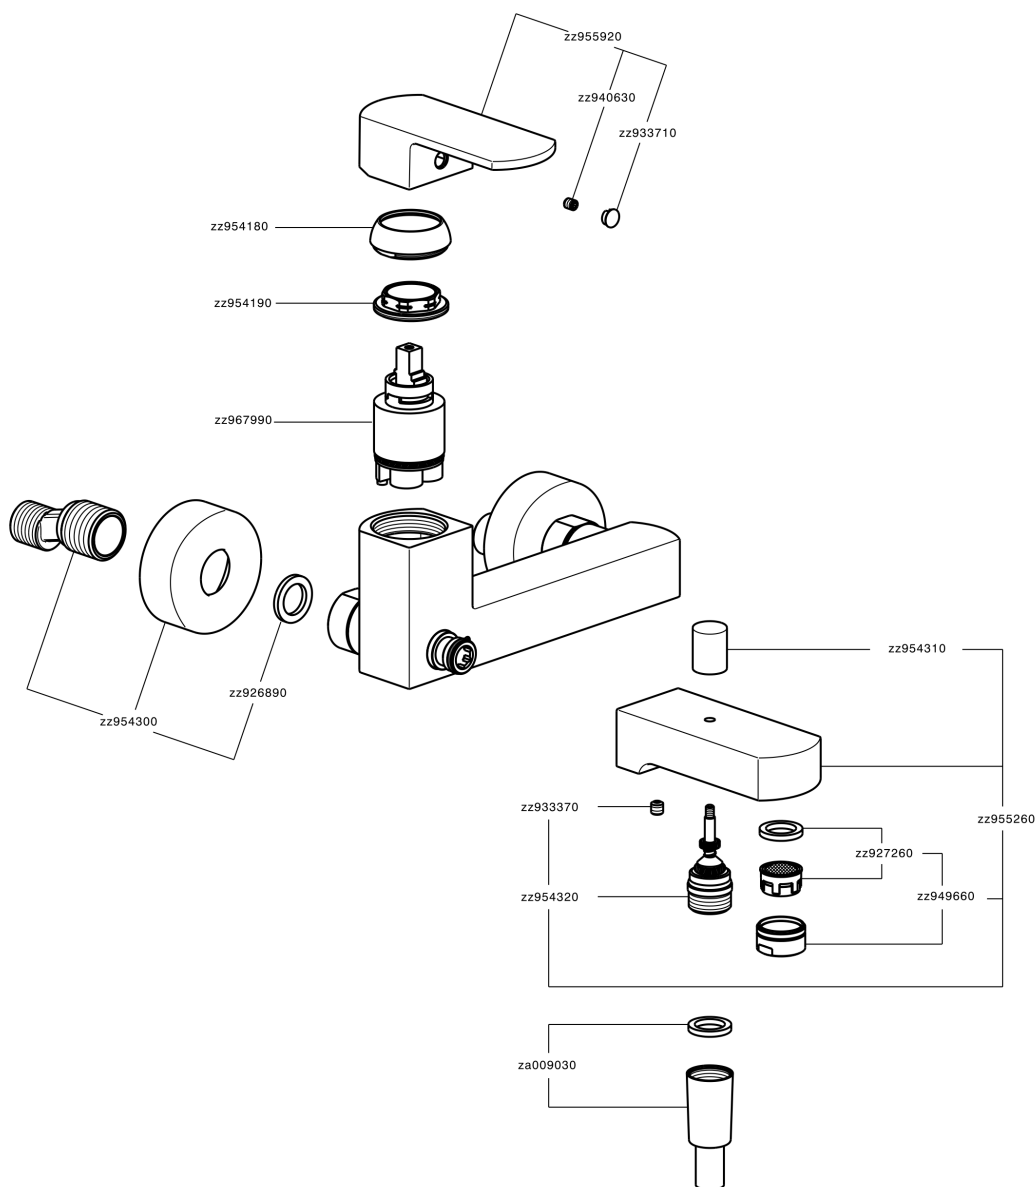

Single lever bath mixer DADO_DD000130

MODEL **DD000130**

Single lever bath mixer, without shower set, 1/2" M flexible connection

AVAILABLE FINISHINGS

-  **21** 21 Chrome
-  **2B** 2B Polished Nickel
-  **2F** 2F Brushed Nickel
-  **40** 40 Matt Black
-  **4Q** 4Q Matt White

CHARACTERISTICS

Cartridge Spare Parts **ZZ96799000**

35 mm Cartridge

Single lever bath mixer DADO_DD000130

DD000130

<https://en.huberitalia.com/single-lever-bath-mixer-dado-dd000130>

2024-12-22