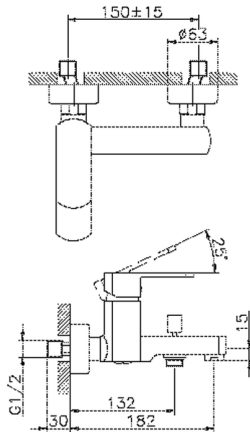

Single lever bath mixer DADO_DD000130

MODEL **DD000130**

Single lever bath mixer, without shower set, 1/2" M flexible connection

AVAILABLE FINISHINGS

-  **21** 21 Chrome
-  **2B** 2B Polished Nickel
-  **2F** 2F Brushed Nickel
-  **40** 40 Matt Black
-  **4Q** 4Q Matt White

CHARACTERISTICS

Cartridge Spare Parts **ZZ96799000**

35 mm Cartridge

Single lever bath mixer DADO_DD000130

DD000130

<https://en.huberitalia.com/single-lever-bath-mixer-dado-dd000130>

2024-12-22