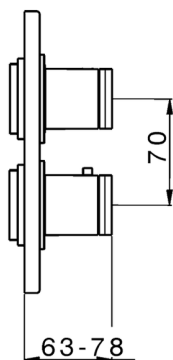

Exposed part for con thermo shower valve, 2-outlet DADO_DD018100

MODEL **DD018100**

Exposed part for 2-outlet thermostatic mixer, with 2 outlet diverter, without concealed part, for item ZB018101

AVAILABLE FINISHINGS

-  **21** 21 Chrome
-  **2B** 2B Polished Nickel
-  **2F** 2F Brushed Nickel
-  **40** 40 Matt Black
-  **4Q** 4Q Matt White

CHARACTERISTICS

Installation **Concealed**
 Required concealed parts **ZB018101**

2-outlet Concealed thermostatic mixer, with 2-outlet diverter, without trim kit

AVAILABLE FINISHINGS

04 04 Without finishing

CHARACTERISTICS

Installation **Concealed**

Cartridge Spare Parts **24.04A.PP**

8x20 Plus P Thermostatic Valve

Concealed **1**

Piastra/Plate/Plaque/Platte/Placa

2-3mm: XX 25-40 YY 76-91

10 mm: XX 16-31 YY 65-80

DeviaStop

The Huber Devia Stop technology allows to adjust the water flow and to direct it to the selected output point (overhead soaker, hand shower, etc).