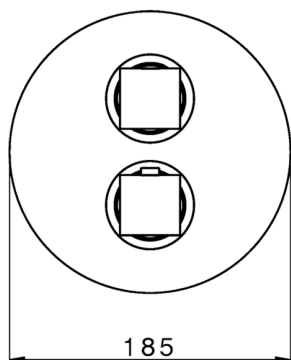

Exposed part for con thermo shower valve, 2-outlet DADO_DD018100

MODEL **DD018100**

Exposed part for 2-outlet thermostatic mixer, with 2 outlet diverter, without concealed part, for item ZB018101

AVAILABLE FINISHINGS

-  **21** 21 Chrome
-  **2B** 2B Polished Nickel
-  **2F** 2F Brushed Nickel
-  **40** 40 Matt Black
-  **4Q** 4Q Matt White

CHARACTERISTICS

Installation **Concealed**
 Required concealed parts **ZB018101**

Concealed **1**

Piastra/Plate/Plaque/Platte/Placa

2-3mm: XX 25-40 YY 76-91

10 mm: XX 16-31 YY 65-80

DeviaStop

The Huber Devia Stop technology allows to adjust the water flow and to direct it to the selected output point (overhead soaker, hand shower, etc).