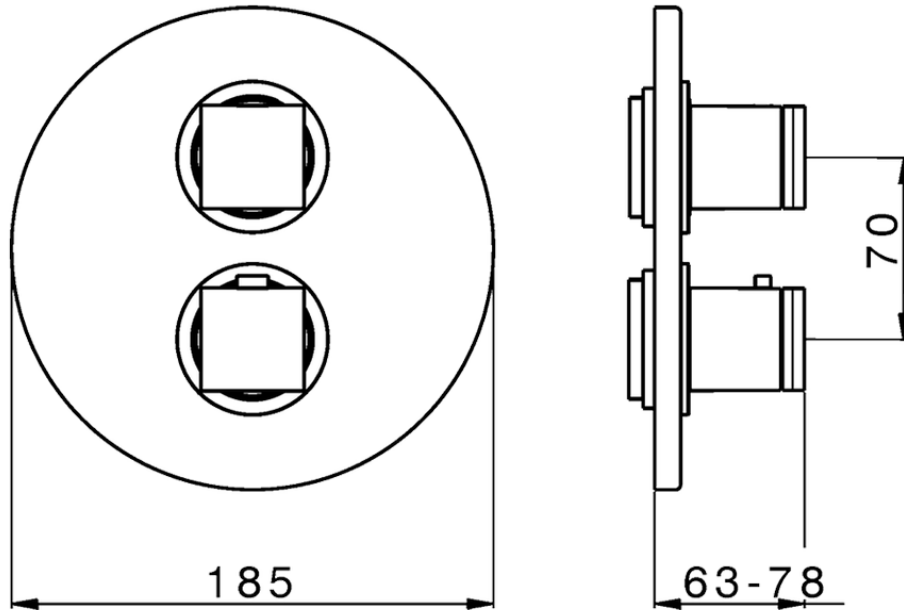

Exposed part for con thermo shower valve, 2-outlet DADO_DD018100

DD018100

<https://en.huberitalia.com/exposed-part-for-con-thermo-shower-valve-2-outlet-dado-dd018100>

Piastra/Plate/Plaque/Platte/Placa

2-3mm: XX 25-40 YY 76-91

10 mm: XX 16-31 YY 65-80

ZB018101

<https://en.huberitalia.com/2-outlet-concealed-thermostatic-shower-valve-concealed-zb018101>

2024-12-25