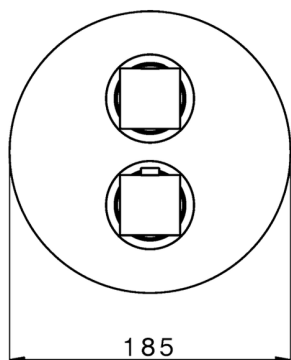

Exposed part for con thermo shower valve, 2-outlet DADO_DD018100

MODEL **DD018100**

Exposed part for 2-outlet thermostatic mixer, with 2 outlet diverter, without concealed part, for item ZB018101

AVAILABLE FINISHINGS

-  **21** 21 Chrome
-  **2B** 2B Polished Nickel
-  **2F** 2F Brushed Nickel
-  **40** 40 Matt Black
-  **4Q** 4Q Matt White

CHARACTERISTICS

Installation **Concealed**
 Required concealed parts **ZB018101**

Piastra/Plate/Plaque/Platte/Placa

2-3mm: XX 25-40 YY 76-91

10 mm: XX 16-31 YY 65-80

DeviaStop

The Huber Devia Stop technology allows to adjust the water flow and to direct it to the selected output point (overhead soaker, hand shower, etc).