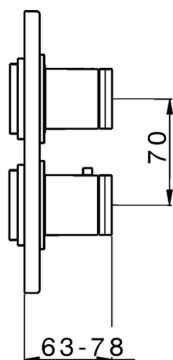

Exposed part for con thermo shower valve, 2-outlet DADO_DD018100

MODEL **DD018100**

Exposed part for 2-outlet thermostatic mixer, with 2 outlet diverter, without concealed part, for item ZB018101

AVAILABLE FINISHINGS

-  **21** 21 Chrome
-  **2B** 2B Polished Nickel
-  **2F** 2F Brushed Nickel
-  **40** 40 Matt Black
-  **4Q** 4Q Matt White

CHARACTERISTICS

Installation **Concealed**
 Required concealed parts **ZB018101**

2-outlet Concealed thermostatic mixer, with 2-outlet diverter, without trim kit

AVAILABLE FINISHINGS

CHARACTERISTICS

Installation	Concealed
Cartridge Spare Parts	24.04A.PP
8x20 Plus P Thermostatic Valve	
Concealed	1

Piastra/Plate/Plaque/Platte/Placa

2-3mm: XX 25-40 YY 76-91

10 mm: XX 16-31 YY 65-80

DeviaStop

The Huber Devia Stop technology allows to adjust the water flow and to direct it to the selected output point (overhead soaker, hand shower, etc).