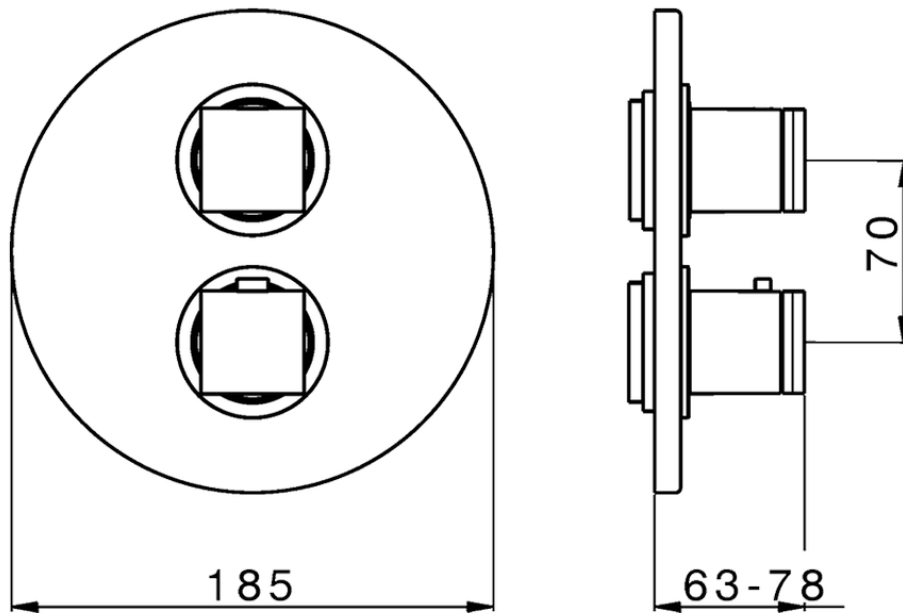

## Exposed part for con thermo shower valve, 2-outlet DADO\_DD018100

DD018100

<https://en.huberitalia.com/exposed-part-for-con-thermo-shower-valve-2-outlet-dado-dd018100>

## Piastra/Plate/Plaque/Platte/Placa

2-3mm: XX 25-40 YY 76-91

10 mm: XX 16-31 YY 65-80

ZB018101

<https://en.huberitalia.com/2-outlet-concealed-thermostatic-shower-valve-concealed-zb018101>

2024-12-25