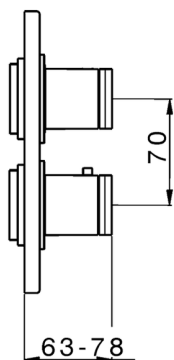

Exposed part for con thermo shower valve, 2-outlet DADO_DD018100

MODEL **DD018100**

Exposed part for 2-outlet thermostatic mixer, with 2 outlet diverter, without concealed part, for item ZB018101

AVAILABLE FINISHINGS

-  **21** 21 Chrome
-  **2B** 2B Polished Nickel
-  **2F** 2F Brushed Nickel
-  **40** 40 Matt Black
-  **4Q** 4Q Matt White

CHARACTERISTICS

Installation **Concealed**
 Required concealed parts **ZB018101**

2-outlet Concealed thermostatic mixer, with 2-outlet diverter, without trim kit

AVAILABLE FINISHINGS

CHARACTERISTICS

Installation **Concealed**

Cartridge Spare Parts **24.04A.PP**

8x20 Plus P Thermostatic Valve

Concealed **1**

Piastra/Plate/Plaque/Platte/Placa

2-3mm: XX 25-40 YY 76-91

10 mm: XX 16-31 YY 65-80

DeviaStop

The Huber Devia Stop technology allows to adjust the water flow and to direct it to the selected output point (overhead soaker, hand shower, etc).