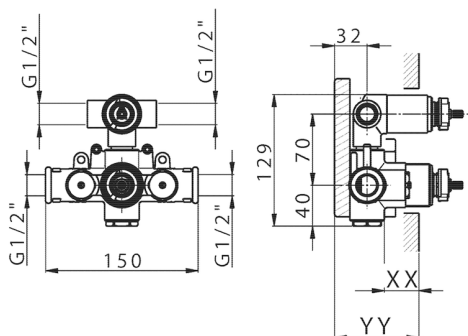

2-outlet Concealed thermostatic mixer, with 2-outlet diverter, without trim kit

AVAILABLE FINISHINGS

CHARACTERISTICS

Installation **Concealed**

Cartridge Spare Parts **24.04A.PP**

8x20 Plus P Thermostatic Valve

Concealed **1**

Piastra/Plate/Plaque/Platte/Placa

2-3mm: XX 25-40 YY 76-91

10 mm: XX 16-31 YY 65-80

DeviaStop

The Huber Devia Stop technology allows to adjust the water flow and to direct it to the selected output point (overhead soaker, hand shower, etc).