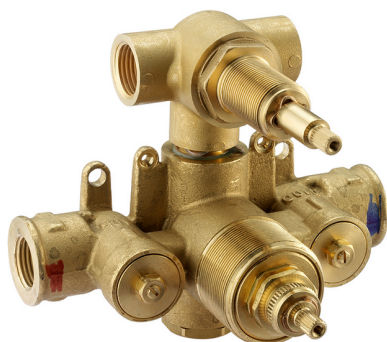

Exposed part for con thermo shower valve, 2-outlet DADO_DD018100

MODEL **DD018100**

Exposed part for 2-outlet thermostatic mixer, with 2 outlet diverter, without concealed part, for item ZB018101

AVAILABLE FINISHINGS

Thermostatic

The Huber thermostatic is your personal water manager, helping you to handle, control and save water and energy.

2-outlet Concealed thermostatic shower valve CONCEALED_ZB018101

MODEL **ZB018101**

2-outlet Concealed thermostatic mixer, with 2-outlet diverter, without trim kit

AVAILABLE FINISHINGS

CHARACTERISTICS

Installation **Concealed**

Cartridge Spare Parts **24.04A.PP**

8x20 Plus P Thermostatic Valve

Concealed **1**

Piastra/Plate/Plaque/Platte/Placa

2-3mm: XX 25-40 YY 76-91

10 mm: XX 16-31 YY 65-80

DeviaStop

The Huber Devia Stop technology allows to adjust the water flow and to direct it to the selected output point (overhead soaker, hand shower, etc).