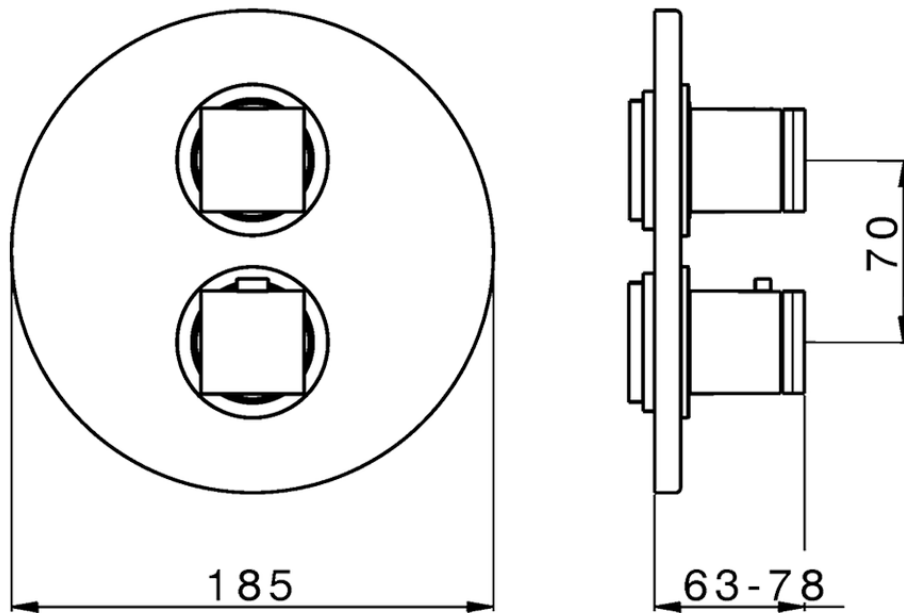

Exposed part for con thermo shower valve, 2-outlet DADO_DD018100

DD018100

<https://en.huberitalia.com/exposed-part-for-con-thermo-shower-valve-2-outlet-dado-dd018100>

Piastra/Plate/Plaque/Platte/Placa

2-3mm: XX 25-40 YY 76-91

10 mm: XX 16-31 YY 65-80

ZB018101

<https://en.huberitalia.com/2-outlet-concealed-thermostatic-shower-valve-concealed-zb018101>

2024-12-25