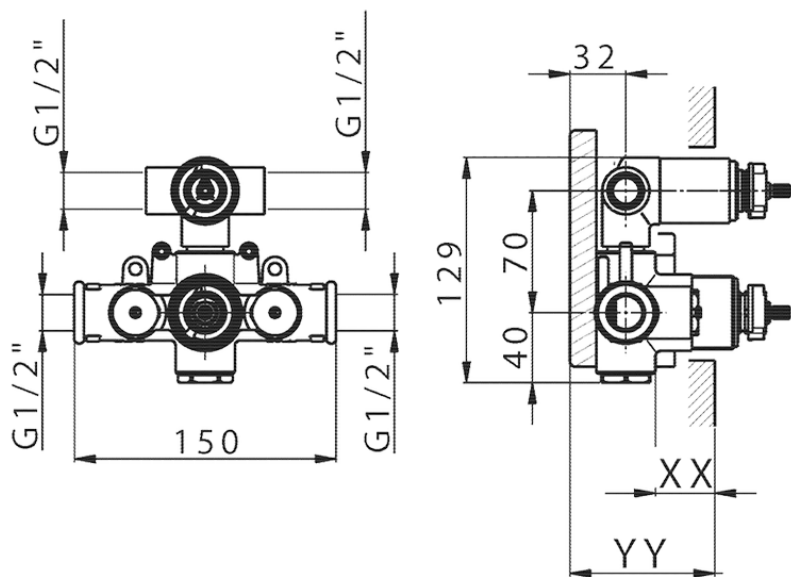

Exposed part for con thermo shower valve, 2-outlet DADO_DD018100

DD018100

<https://en.huberitalia.com/exposed-part-for-con-thermo-shower-valve-2-outlet-dado-dd018100>

Piastra/Plate/Plaque/Platte/Placa

2-3mm: XX 25-40 YY 76-91

10 mm: XX 16-31 YY 65-80

ZB018101

<https://en.huberitalia.com/2-outlet-concealed-thermostatic-shower-valve-concealed-zb018101>

2024-12-25