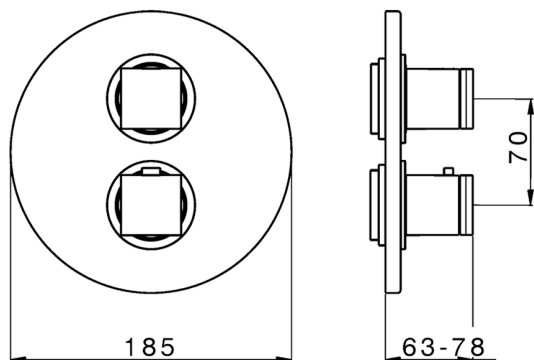

Exposed part for con thermo shower valve, 2-outlet DADO_DD018100

MODEL **DD018100**

Exposed part for 2-outlet thermostatic mixer, with 2 outlet diverter, without concealed part, for item ZB018101

AVAILABLE FINISHINGS

-  **21** 21 Chrome
-  **2B** 2B Polished Nickel
-  **2F** 2F Brushed Nickel
-  **40** 40 Matt Black
-  **4Q** 4Q Matt White

CHARACTERISTICS

Installation **Concealed**
 Required concealed parts **ZB018101**

Piastra/Plate/Plaque/Platte/Placa

2-3mm: XX 25-40 YY 76-91

10 mm: XX 16-31 YY 65-80

DeviaStop

The Huber Devia Stop technology allows to adjust the water flow and to direct it to the selected output point (overhead soaker, hand shower, etc).