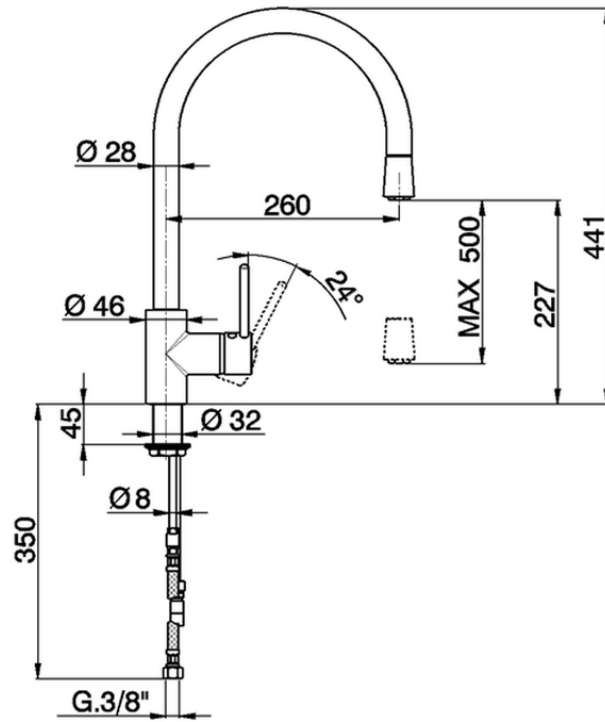

Single lever sink mixer with extrac.shower KITCHEN_LL401570

LL401570

<https://en.huberitalia.com/single-lever-sink-mixer-with-extrac-shower-kitchen-ll401570>

2024-12-04