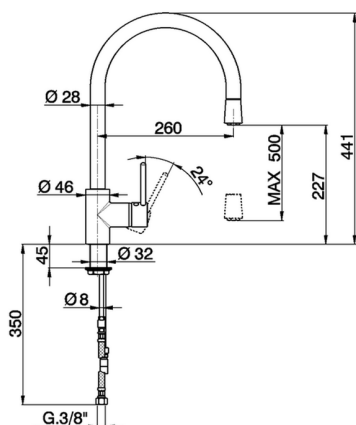

Single lever sink mixer with extrac.shower KITCHEN_LL401570

MODEL **LL401570**

Single lever sink mixer with extrac.shower,swivel spout,175 cm Brass flexible hose

AVAILABLE FINISHINGS

CHARACTERISTICS

Cartridge Spare Parts **ZZ93196000**

38 mm Cartridge

2024-12-04