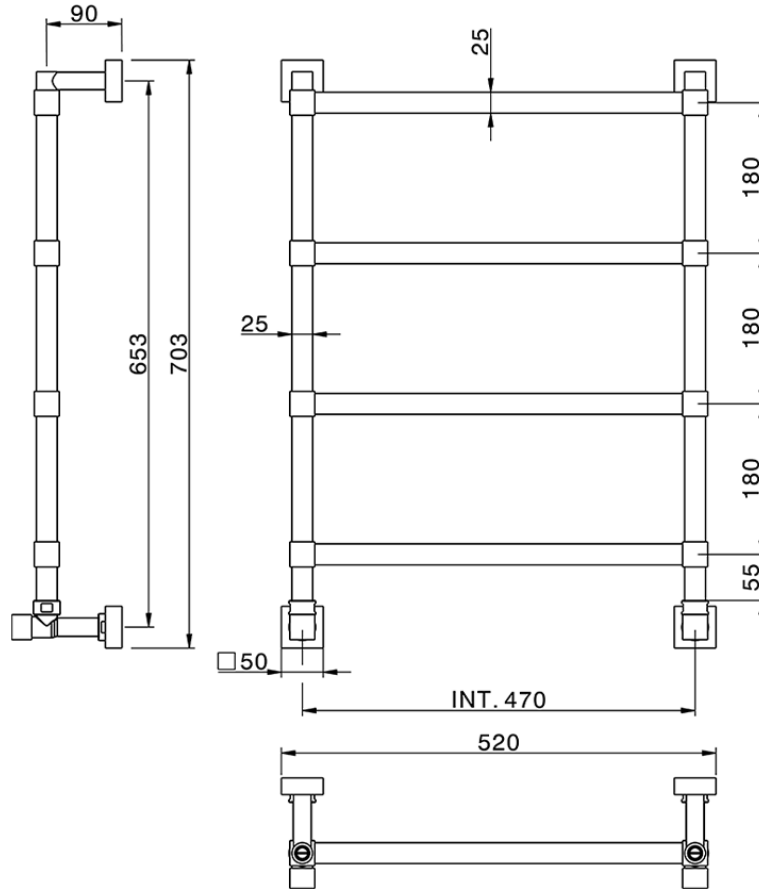

Fixed modular heated towel rail Ø25mm_BATHROOM ACCESSORIES_ZB004930

ZB004930

<https://en.huberitalia.com/fixed-modular-heated-towel-rail-o25mm-bathroom-accessories-zb004930>

2024-11-23