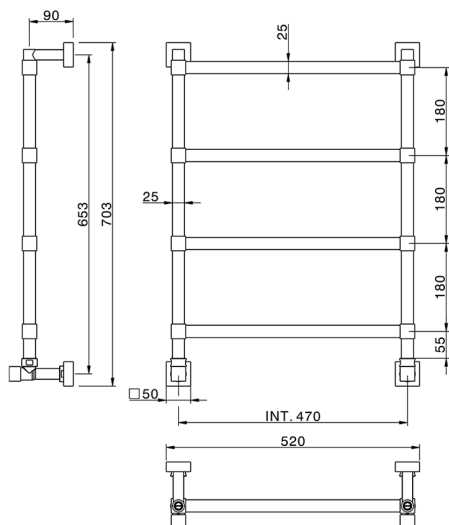

Fixed modular heated towel rail Ø25mm_BATHROOM ACCESSORIES_ZB004930

MODEL **ZB004930**

Fixed modular heated towel rail Ø25mm, 30x30mm square details, 1/2 M with eccentric union, Plumbing installation, Brass

AVAILABLE FINISHINGS

CHARACTERISTICS

2024-11-21