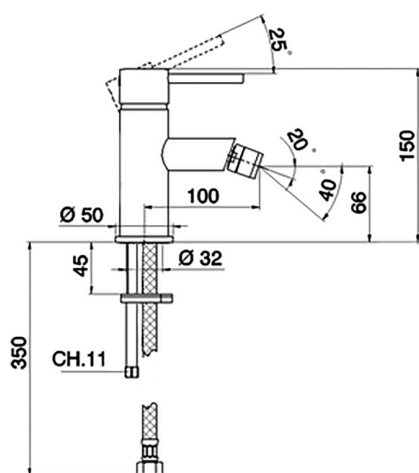

Single lever bidet mixer TRATTO EVO_TV000560

MODEL **TV000560**

Single lever bidet mixer, without pop up waste, G.3/8"
Stainless Steel Flexible

AVAILABLE FINISHINGS

CHARACTERISTICS

Cartridge Spare Parts **ZZ95435000**

35 mm Cartridge

EcoStop

EcoStop feature limits water flow to approximately 50% of maximum output with one point of resistance on setting. Push slightly past the middle stop only when full water output is required. This will save water up to 50%.