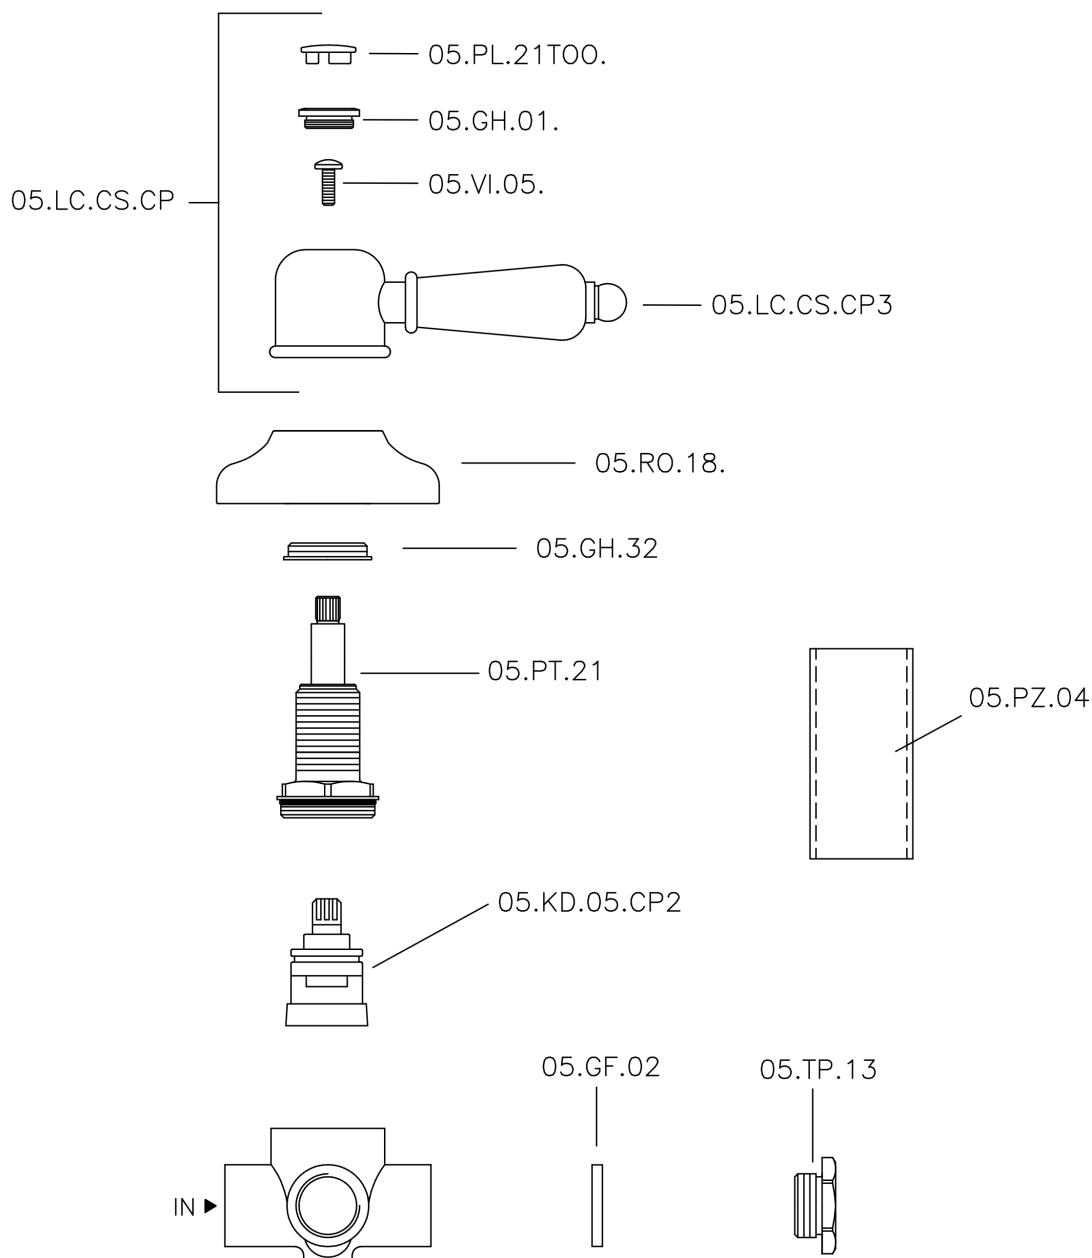

## Concealed 2-outlet diverter CROISSETTE\_653.CS01H.

653.CS01H.

<https://en.huberitalia.com/concealed-2-outlet-diverter-croisette-653-cs01h>

2024-11-15