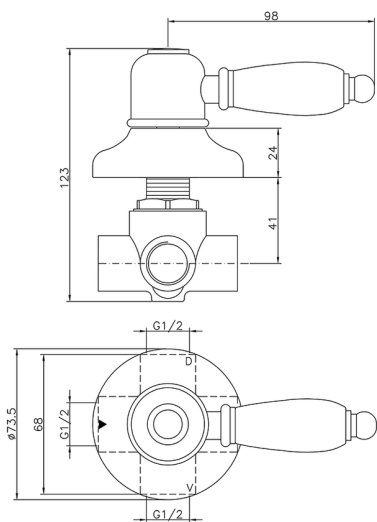

Concealed 2-outlet diverter CROISSETTE_653.CS01H.

MODEL **653.CS01H.**

Concealed 2-outlet diverter, 1/2" F outlets

AVAILABLE FINISHINGS

-  **AG** AG Antique Gold
-  **BA** BA Old Bronze
-  **CR** CR Chrome
-  **2W** 2W Brushed Gold

CHARACTERISTICS

Installation **Concealed**

Concealed 2-outlet diverter CROISSETTE_653.CS01H.

653.CS01H.

<https://en.huberitalia.com/concealed-2-outlet-diverter-croisette-653-cs01h>

2024-11-15