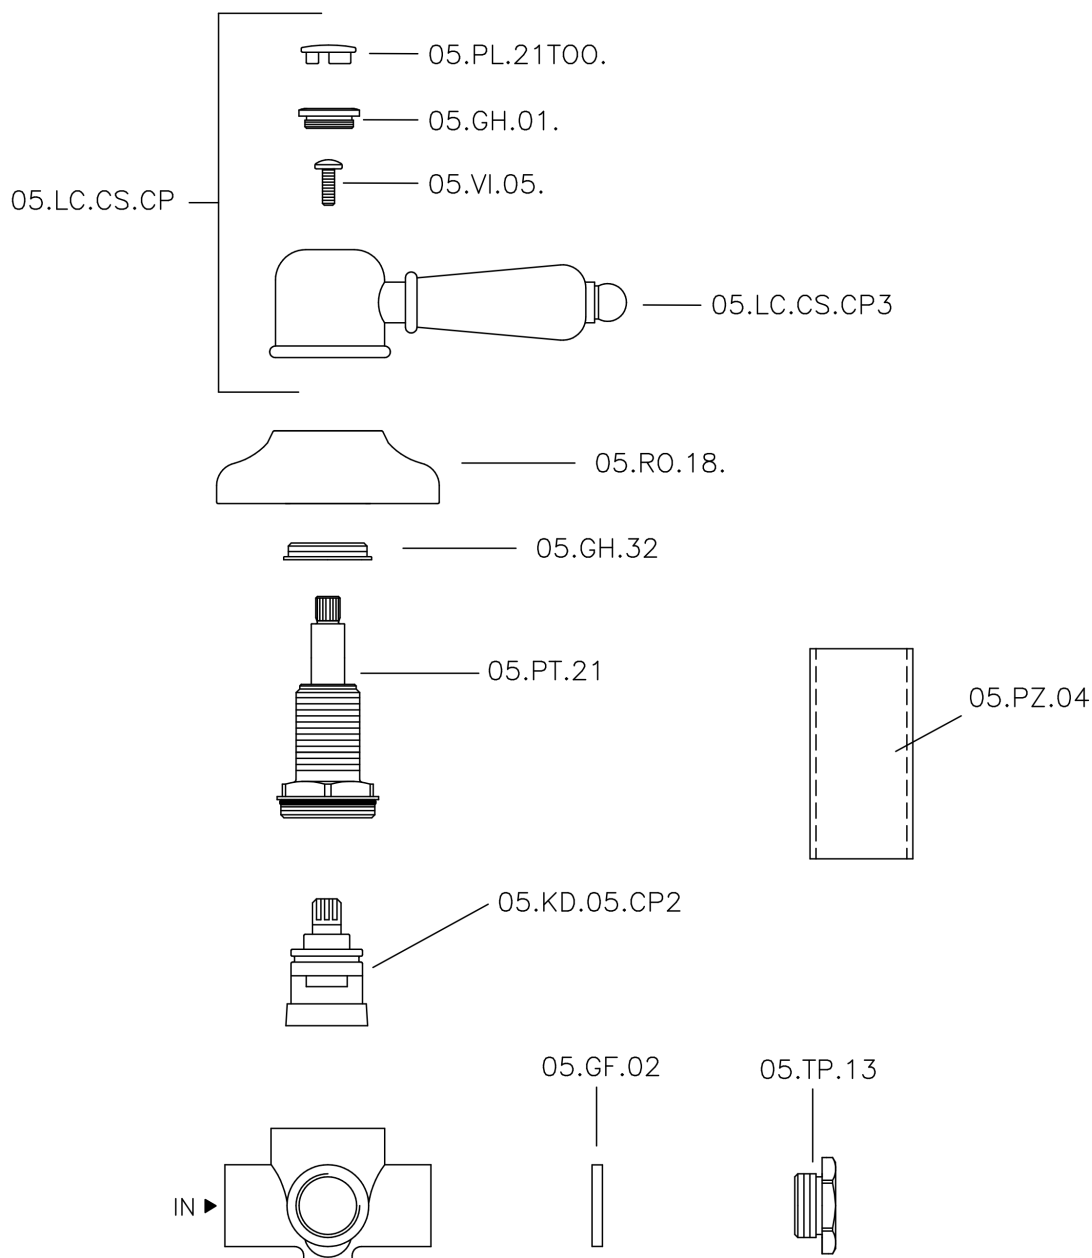

Concealed 2-outlet diverter CROISSETTE_653.CS01H.

MODEL **653.CS01H.**

Concealed 2-outlet diverter, 1/2" F outlets

AVAILABLE FINISHINGS

-  **AG** AG Antique Gold
-  **BA** BA Old Bronze
-  **CR** CR Chrome
-  **2W** 2W Brushed Gold

CHARACTERISTICS

Installation **Concealed**

Concealed 2-outlet diverter CROISSETTE_653.CS01H.

653.CS01H.

<https://en.huberitalia.com/concealed-2-outlet-diverter-croisette-653-cs01h>

2024-11-15