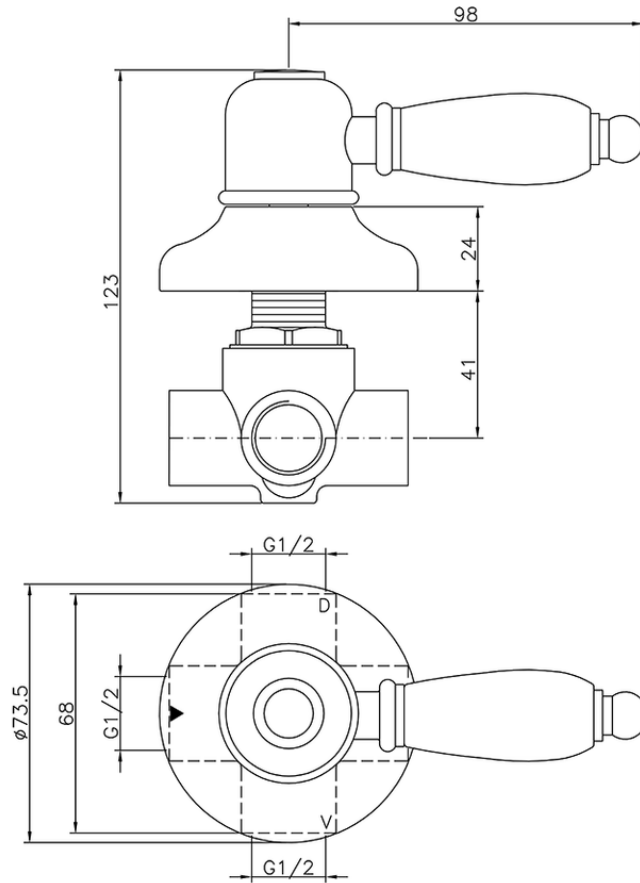

Concealed 2-outlet diverter CROISSETTE_653.CS01H.

653.CS01H.

<https://en.huberitalia.com/concealed-2-outlet-diverter-croisette-653-cs01h>

2024-11-15