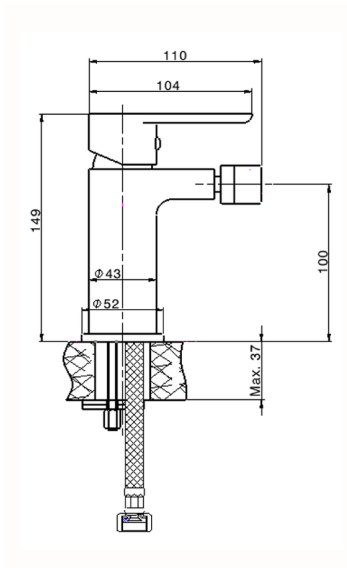

## Single lever bidet mixer SATURNO\_SN000564

MODEL **SN000564**

Single lever bidet mixer, without pop-up waste, G.3/8" stainless steel flexible hoses

AVAILABLE FINISHINGS

CHARACTERISTICS

Cartridge Spare Parts **ZZ99750000**

**35 mm Cartridge**

2025-04-18