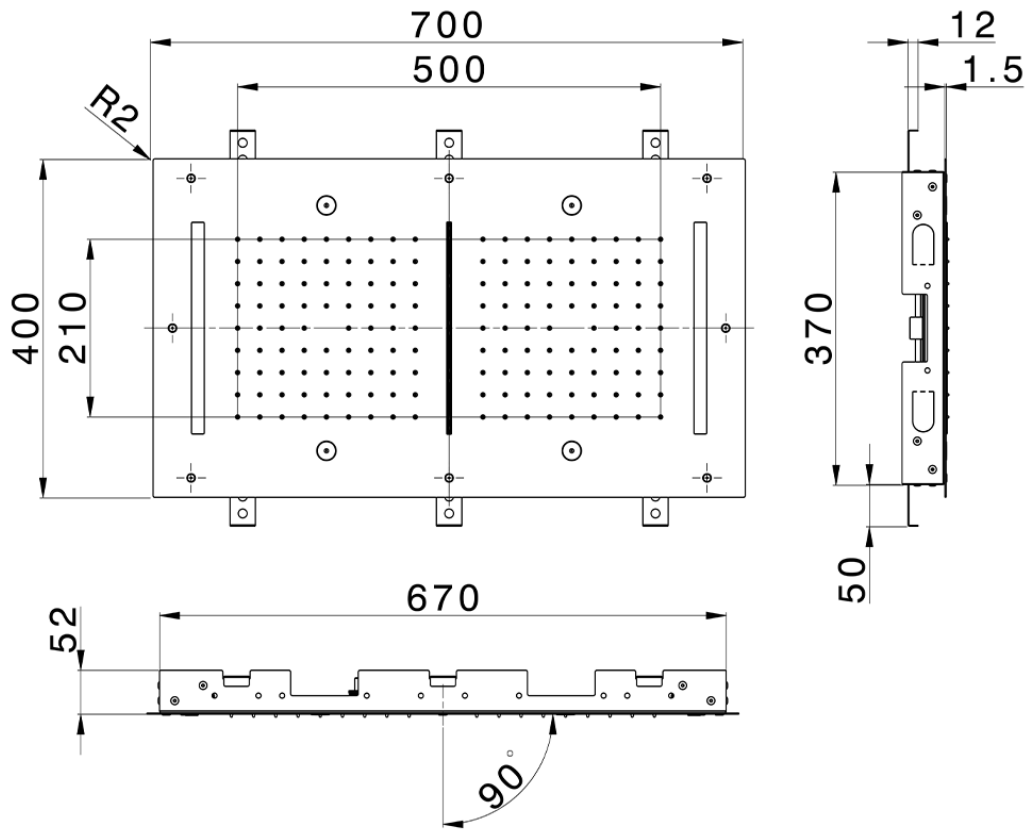

700x400 mm Chromotherapy Ceiling showerhead ZEN_ZS1C0125

ZS1C0125

<https://en.huberitalia.com/700x400-mm-chromotherapy-ceiling-showerhead-zen-zs1c0125>

2026-04-29