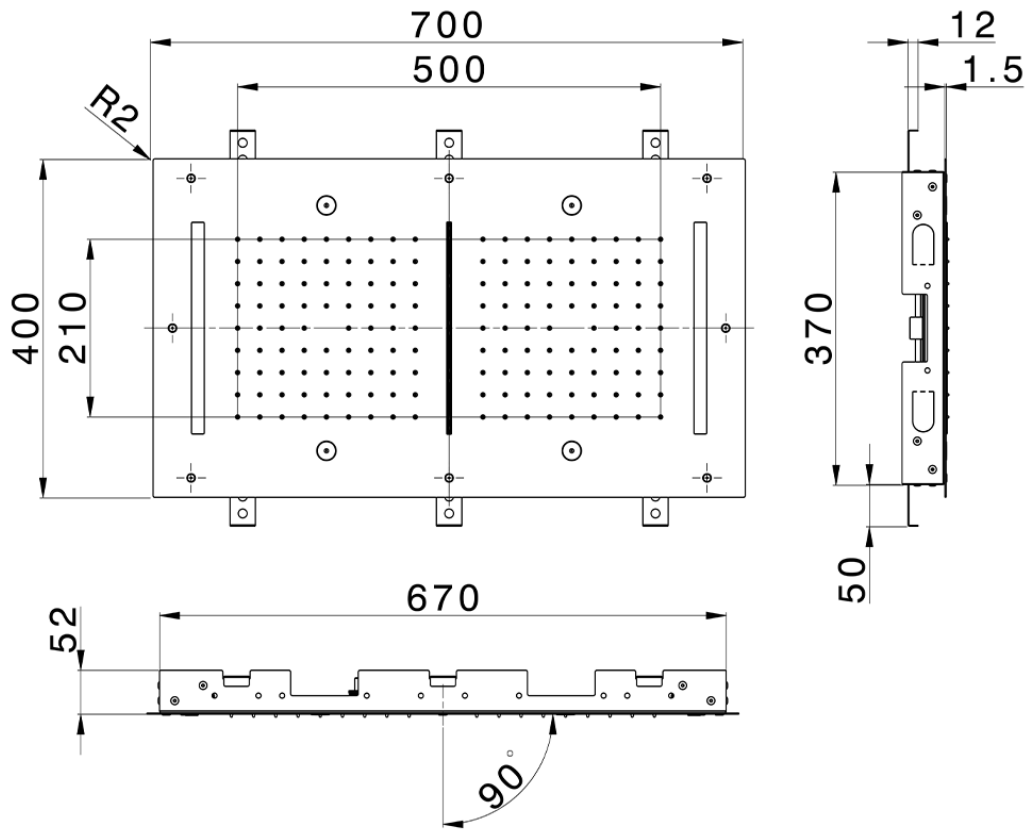

## 700x400 mm Chromotherapy Ceiling showerhead ZEN\_ZS1C0125

ZS1C0125

<https://en.huberitalia.com/700x400-mm-chromotherapy-ceiling-showerhead-zen-zs1c0125>

2026-04-06