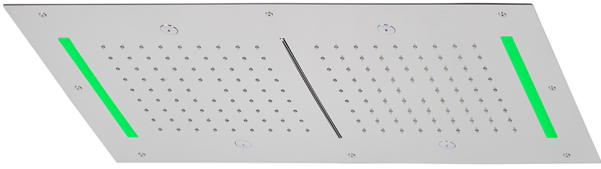

700x400 mm Chromotherapy Ceiling showerhead ZEN_ZS1C0125

MODEL **ZS1C0125**

700x400 mm Chromotherapy Ceiling showerhead, 2 rain, spraying functions, waterfall, chromotherapy functions, built-in control included, Stainless Steel AISI 304

AVAILABLE FINISHINGS

-  **D1** D1 Brushed Inox
-  **40** 40 Matt Black
-  **4Q** 4Q Matt White
-  **5G** 5G Rose Gold
-  **D2** D2 Polished Inox

CHARACTERISTICS

2026-04-06