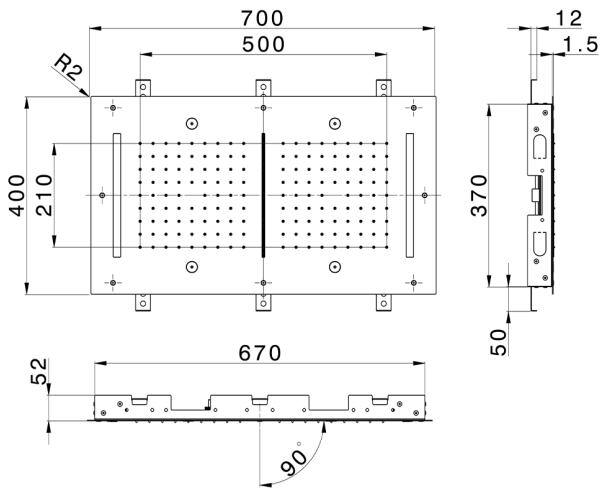

700x400 mm Chromotherapy Ceiling showerhead ZEN_ZS1C0125

MODEL **ZS1C0125**

700x400 mm Chromotherapy Ceiling showerhead, 2 rain, spraying functions, waterfall, chromotherapy functions, built-in control included, Stainless Steel AISI 304

AVAILABLE FINISHINGS

- **D1** D1 Brushed Inox
- **40** 40 Matt Black
- **4Q** 4Q Matt White
- **5G** 5G Rose Gold
- **D2** D2 Polished Inox

CHARACTERISTICS

2026-04-06