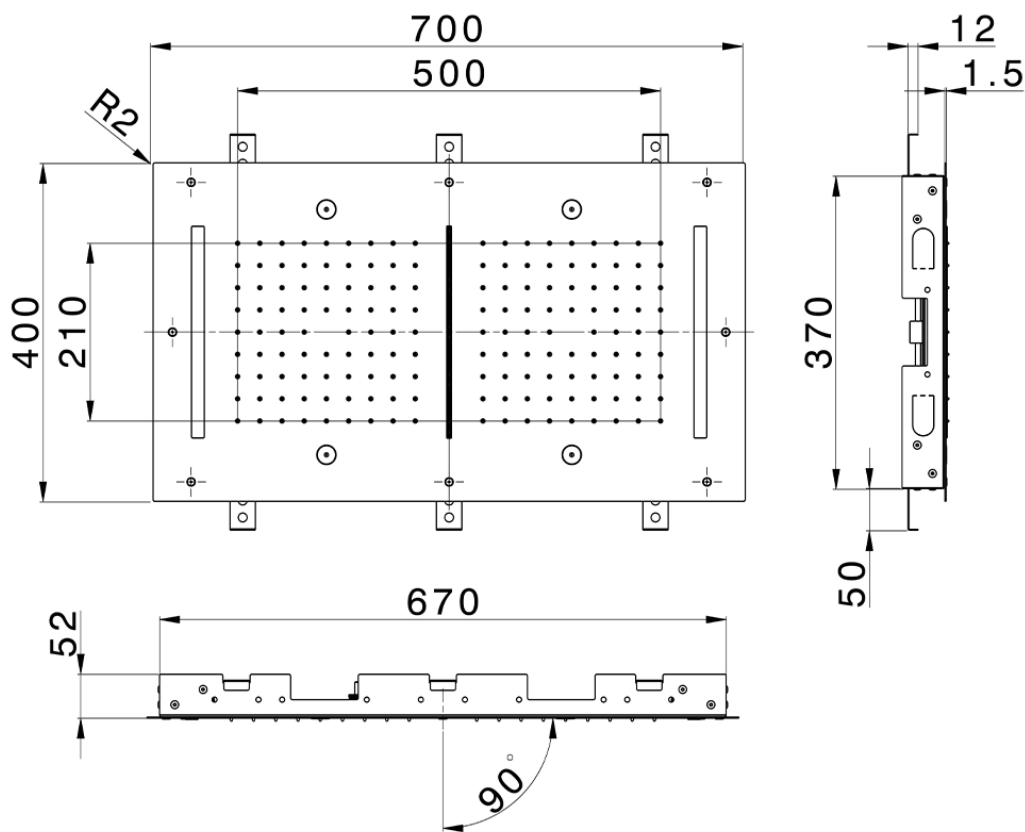

700x400 mm Chromotherapy Ceiling showerhead ZEN_ZS1C0125

ZS1C0125

<https://en.huberitalia.com/700x400-mm-chromotherapy-ceiling-showerhead-zen-zs1c0125>

2026-04-27