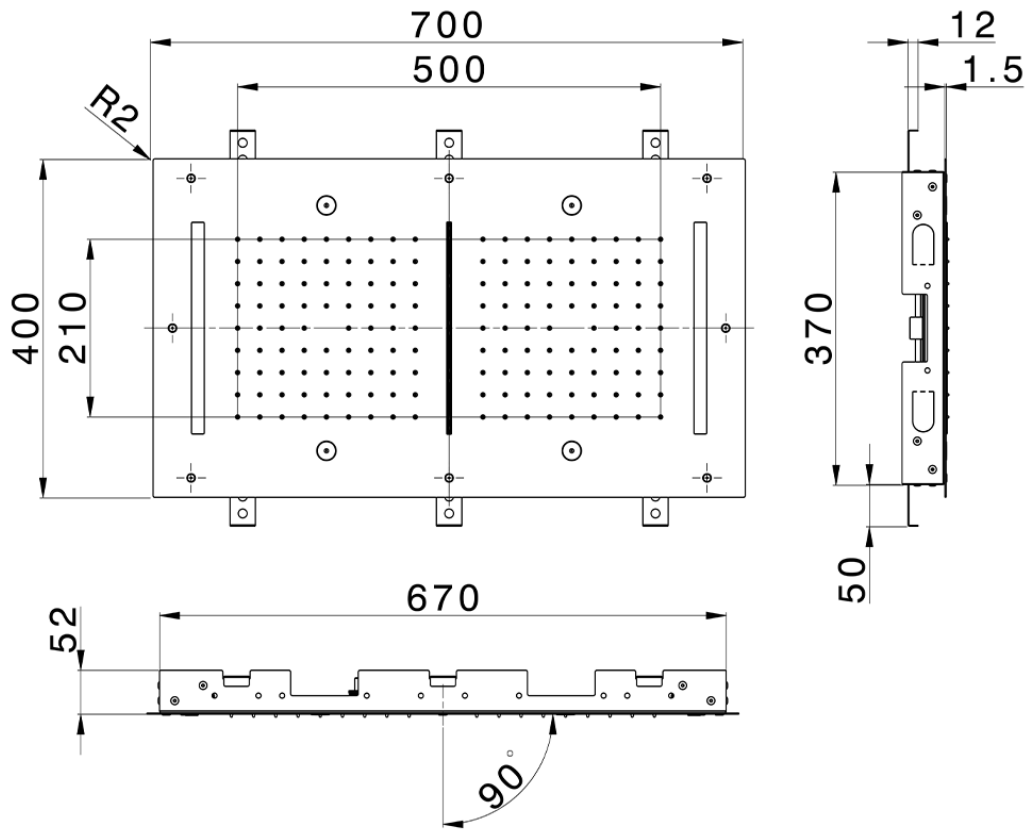

700x400 mm Chromotherapy Ceiling showerhead ZEN_ZS1C0125

ZS1C0125

<https://en.huberitalia.com/700x400-mm-chromotherapy-ceiling-showerhead-zen-zs1c0125>

2026-06-27