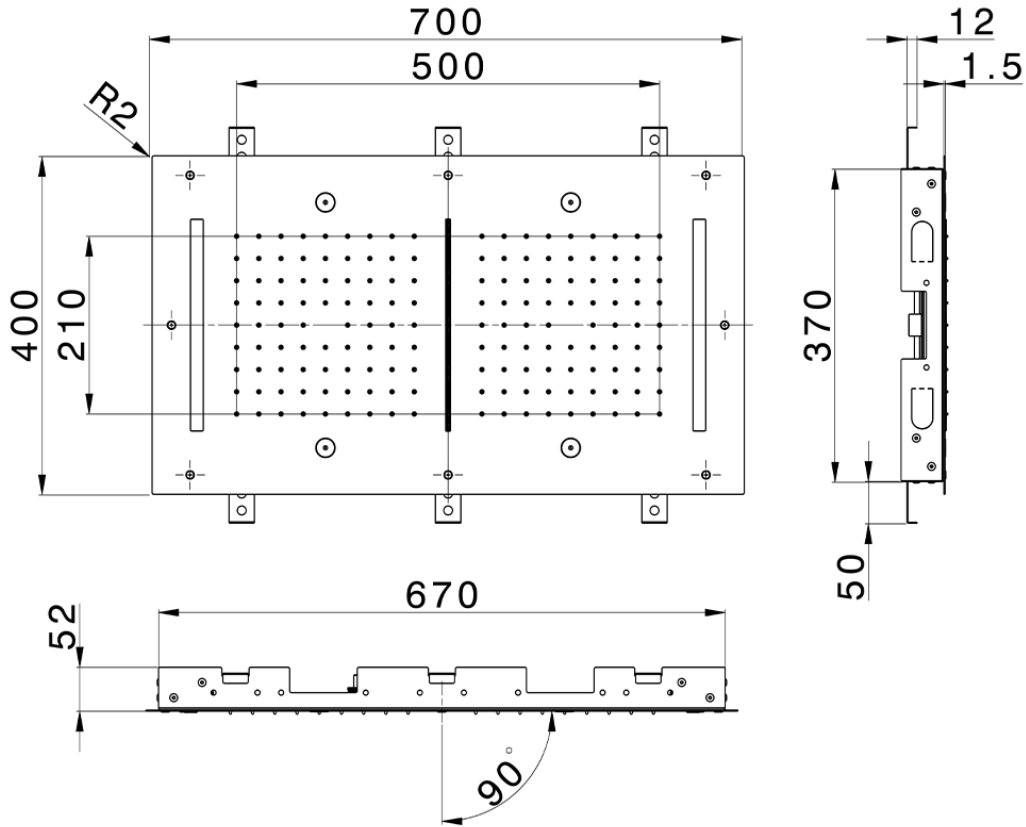

700x400 mm Chromotherapy Ceiling showerhead ZEN_ZS1C0125

ZS1C0125

<https://en.huberitalia.com/700x400-mm-chromotherapy-ceiling-showerhead-zen-zs1c0125>

2026-06-06