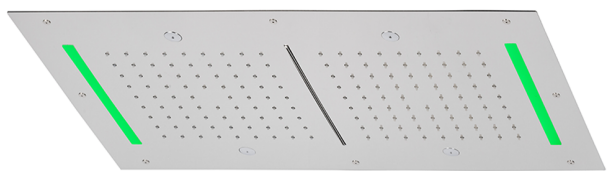

700x400 mm Chromotherapy Ceiling showerhead ZEN_ZS1C0125

MODEL **ZS1C0125**

700x400 mm Chromotherapy Ceiling showerhead, 2 rain, spraying functions, waterfall, chromotherapy functions, built-in control included, Stainless Steel AISI 304

AVAILABLE FINISHINGS

- **D1** D1 Brushed Inox
- **40** 40 Matt Black
- **4Q** 4Q Matt White
- **5G** 5G Rose Gold
- **D2** D2 Polished Inox

CHARACTERISTICS

2026-05-17