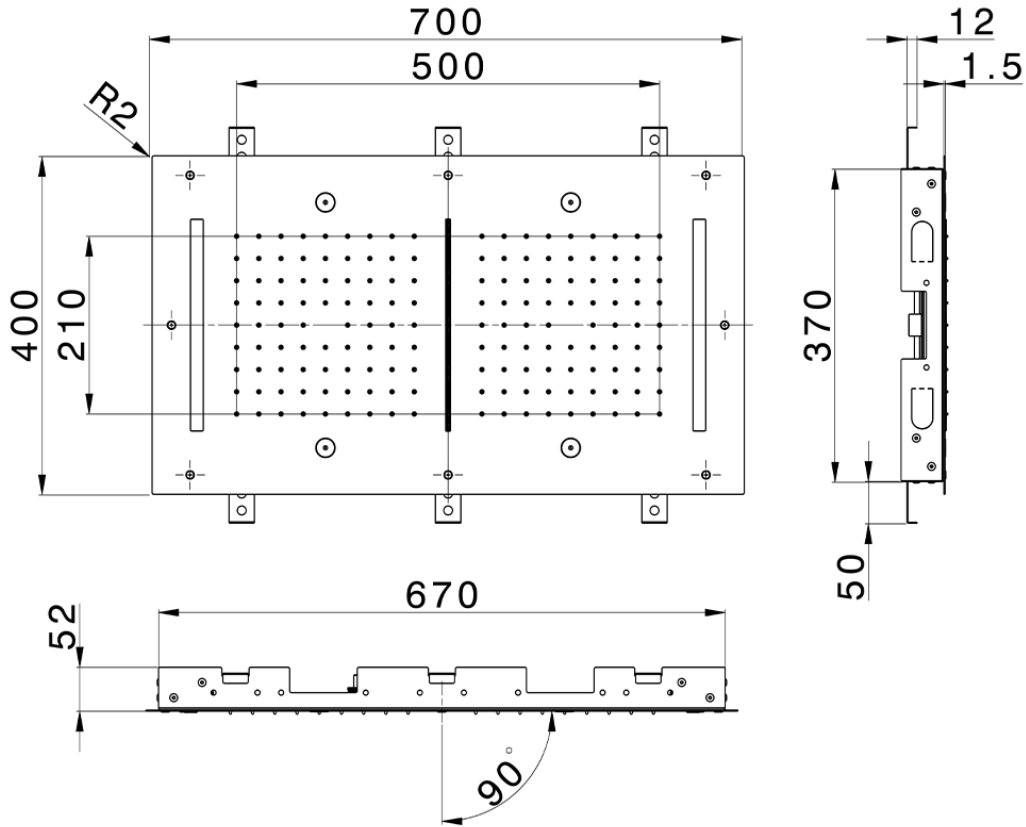

700x400 mm Chromotherapy Ceiling showerhead ZEN_ZS1C0125

ZS1C0125

<https://en.huberitalia.com/700x400-mm-chromotherapy-ceiling-showerhead-zen-zs1c0125>

2026-04-09