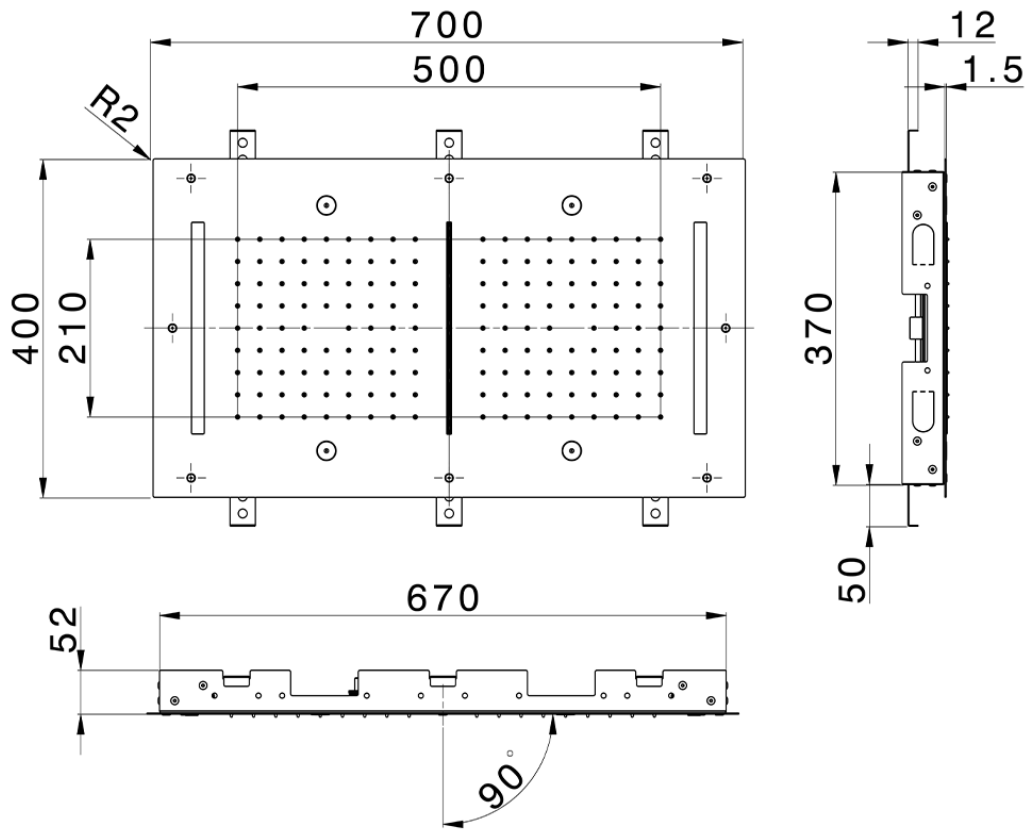

700x400 mm Chromotherapy Ceiling showerhead ZEN\_ZS1C0125

ZS1C0125

<https://en.huberitalia.com/700x400-mm-chromotherapy-ceiling-showerhead-zen-zs1c0125>

2026-06-27