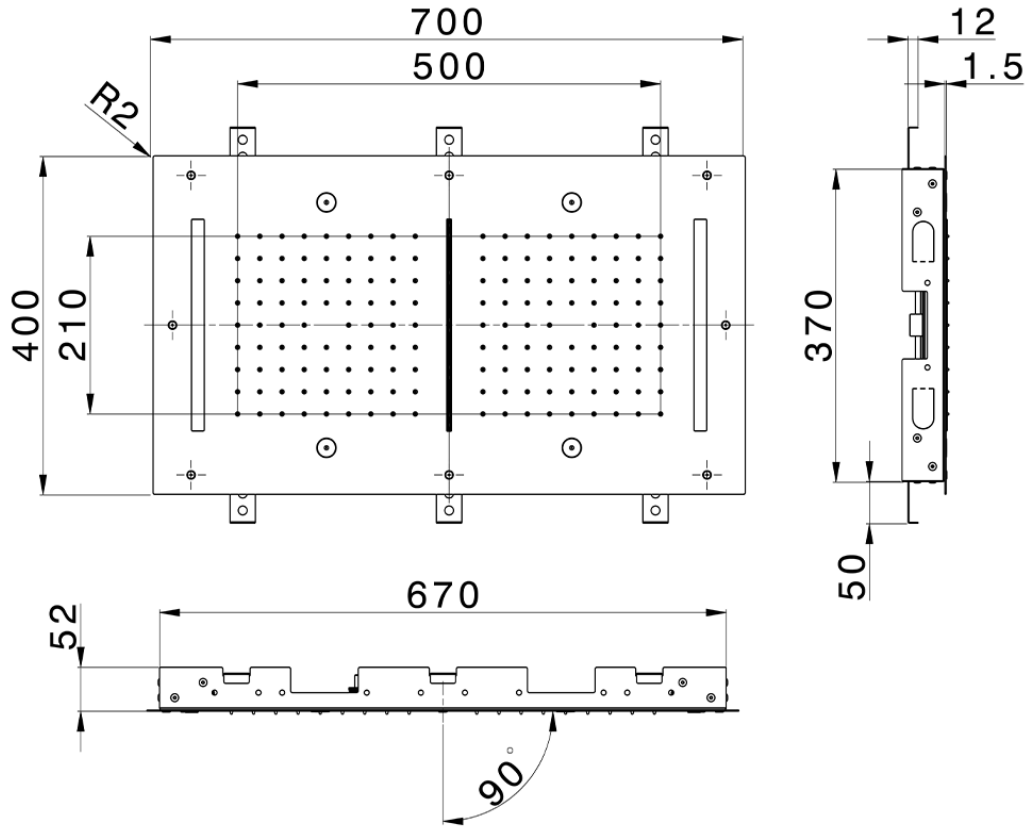

700x400 mm Chromotherapy Ceiling showerhead ZEN_ZS1C0125

ZS1C0125

<https://en.huberitalia.com/700x400-mm-chromotherapy-ceiling-showerhead-zen-zs1c0125>

2026-04-08