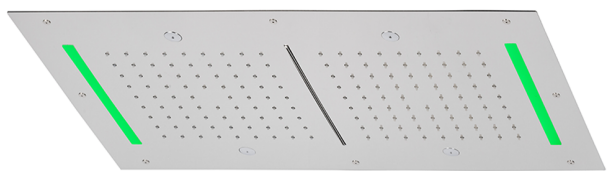

700x400 mm Chromotherapy Ceiling showerhead ZEN_ZS1C0125

MODEL **ZS1C0125**

700x400 mm Chromotherapy Ceiling showerhead, 2 rain, spraying functions, waterfall, chromotherapy functions, built-in control included, Stainless Steel AISI 304

AVAILABLE FINISHINGS

-  **D1** D1 Brushed Inox
-  **40** 40 Matt Black
-  **4Q** 4Q Matt White
-  **5G** 5G Rose Gold
-  **D2** D2 Polished Inox

CHARACTERISTICS

2026-06-27