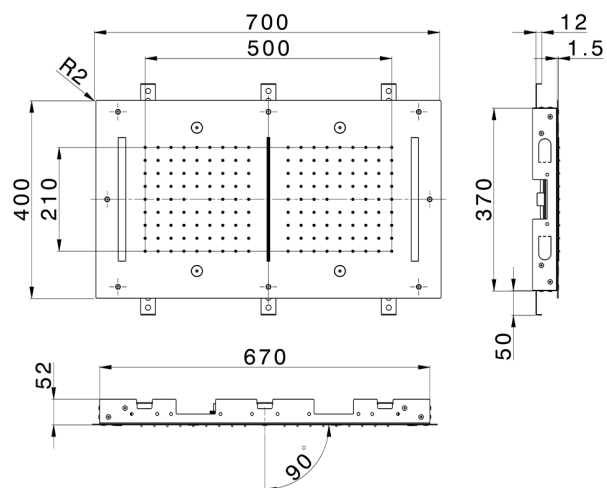

700x400 mm Chromotherapy Ceiling showerhead ZEN_ZS1C0125

MODEL **ZS1C0125**

700x400 mm Chromotherapy Ceiling showerhead, 2 rain, spraying functions, waterfall, chromotherapy functions, built-in control included, Stainless Steel AISI 304

AVAILABLE FINISHINGS

- **D1** D1 Brushed Inox
- **40** 40 Matt Black
- **4Q** 4Q Matt White
- **5G** 5G Rose Gold
- **D2** D2 Polished Inox

CHARACTERISTICS

2026-04-29