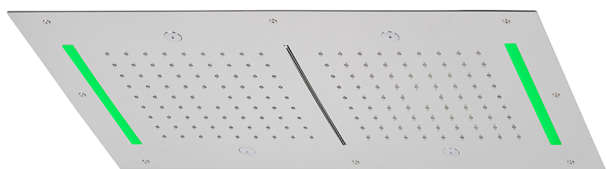

## 700x400 mm Chromotherapy Ceiling showerhead ZEN\_ZS1C0125

MODEL **ZS1C0125**

700x400 mm Chromotherapy Ceiling showerhead, 2 rain, spraying functions, waterfall, chromotherapy functions, built-in control included, Stainless Steel AISI 304

AVAILABLE FINISHINGS

-  **D1** D1 Brushed Inox
-  **40** 40 Matt Black
-  **4Q** 4Q Matt White
-  **5G** 5G Rose Gold
-  **D2** D2 Polished Inox

CHARACTERISTICS

2026-04-29