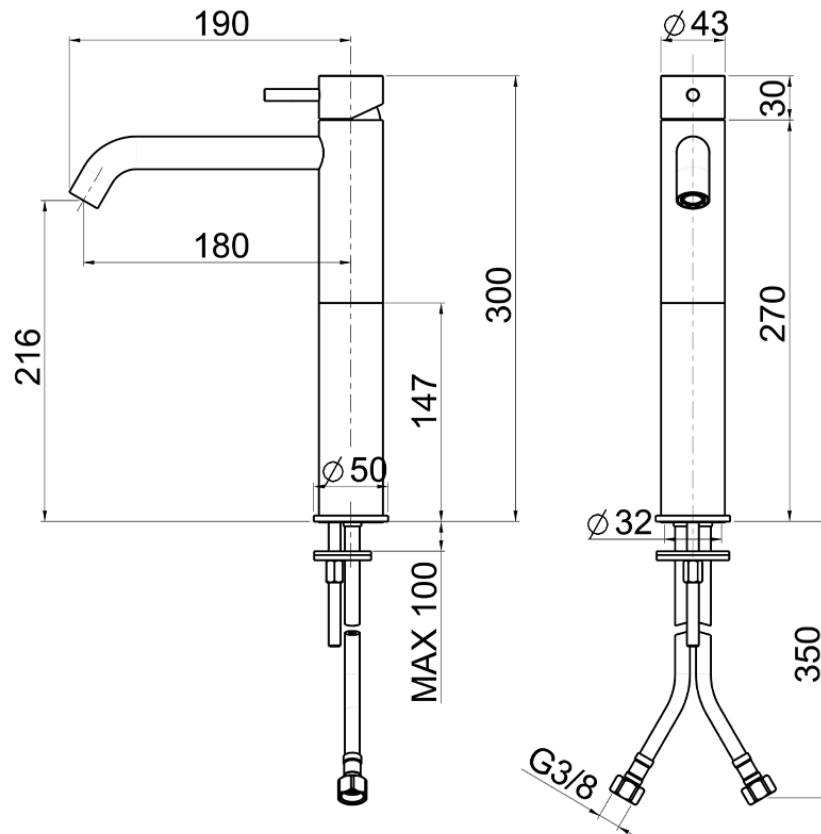

Single lever tall washbasin mixer LYNOX_LX003544

LX003544

<https://en.huberitalia.com/single-lever-tall-washbasin-mixer-lynox-lx003544>

2024-11-21