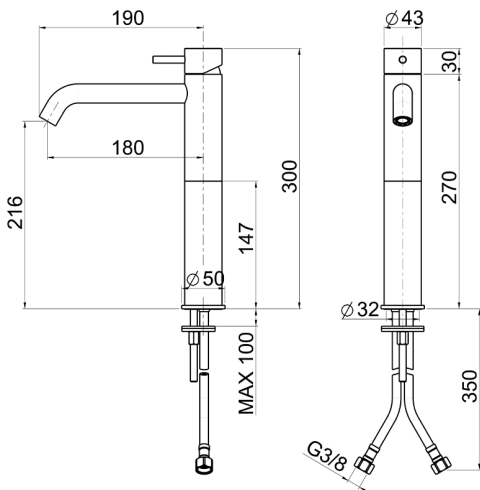

Single lever tall washbasin mixer LYNOX_LX003544

MODEL **LX003544**

Single lever tall washbasin mixer, without waste, G.3/8" stainless steel flexible hoses, Inox AISI 316L

AVAILABLE FINISHINGS

D1 D1 Brushed Inox

CHARACTERISTICS

Cartridge Spare Parts **ZZ99511000**

30 mm Cartridge

2024-11-23