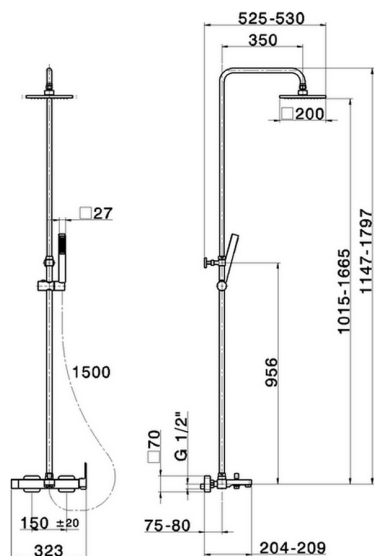

3-function single lever bath set DADO_DD004120

MODEL **DD004120**

3-function single lever bath set, 2-outlet devia stop, adjustable riser column, sliding shower bracket, ABS 27x27mm one spray minimalist square handshower, 200x200 mm ABS square showerhead, 150 cm smooth SILVERFLEX Flexible Hose

AVAILABLE FINISHINGS

CHARACTERISTICS

Cartridge Spare Parts **ZZ95409000**

35 mm Cartridge

EcoStop

EcoStop feature limits water flow to approximately 50% of maximum output with one point of resistance on setting. Push slightly past the middle stop only when full water output is required. This will save water up to 50%.

DeviaStop

The Huber Devia Stop technology allows to adjust the water flow and to direct it to the selected output point (overhead soaker, hand shower, etc).

2026-04-10