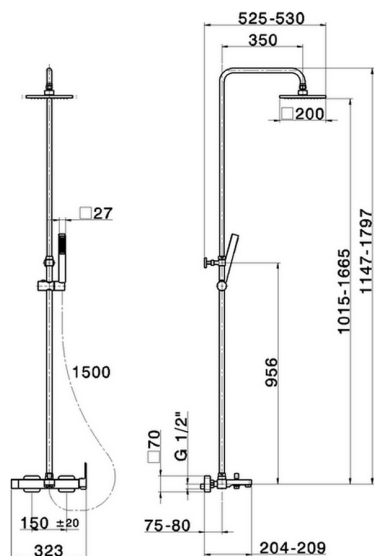

3-function single lever bath set DADO_DD004120

MODEL **DD004120**

3-function single lever bath set, 2-outlet devia stop, adjustable riser column, sliding shower bracket, ABS 27x27mm one spray minimalist square handshower, 200x200 mm ABS square showerhead, 150 cm smooth SILVERFLEX Flexible Hose

AVAILABLE FINISHINGS

CHARACTERISTICS

Cartridge Spare Parts **ZZ95409000**

35 mm Cartridge

EcoStop

EcoStop feature limits water flow to approximately 50% of maximum output with one point of resistance on setting. Push slightly past the middle stop only when full water output is required. This will save water up to 50%.

DeviaStop

The Huber Devia Stop technology allows to adjust the water flow and to direct it to the selected output point (overhead soaker, hand shower, etc).

2026-06-13