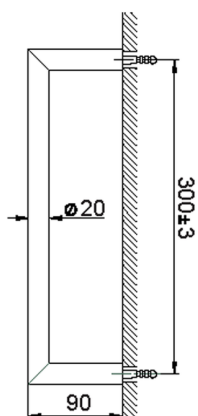

Towel holder BATHROOM ACCESSORIES_SI090100

MODEL **SI090100**

Towel holder

AVAILABLE FINISHINGS

-  **21** 21 Chrome
-  **2B** 2B Polished Nickel
-  **2F** 2F Brushed Nickel
-  **2P** 2P Rose Gold
-  **2Q** 2Q Black Titanium
-  **40** 40 Matt Black
-  **4Q** 4Q Matt White