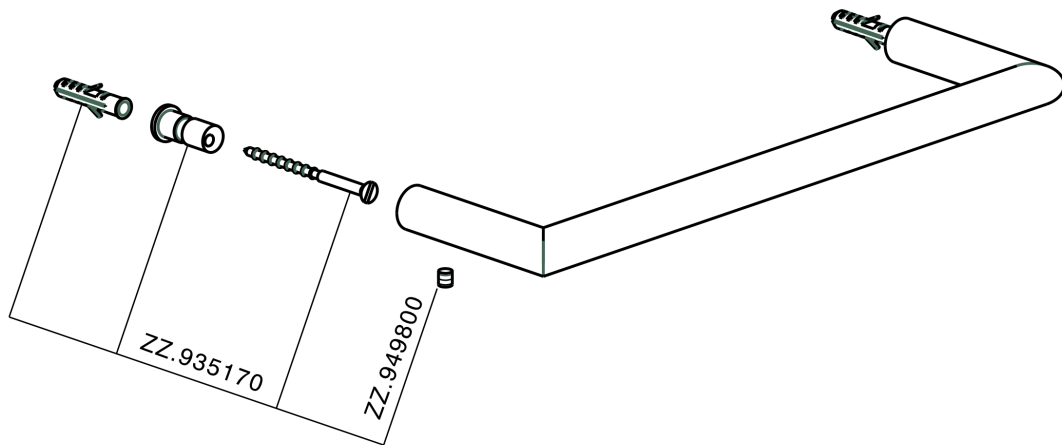

Towel holder BATHROOM ACCESSORIES_SI090100

MODEL **SI090100**

Towel holder

AVAILABLE FINISHINGS

-  **21** 21 Chrome
-  **2B** 2B Polished Nickel
-  **2F** 2F Brushed Nickel
-  **2P** 2P Rose Gold
-  **2Q** 2Q Black Titanium
-  **40** 40 Matt Black
-  **4Q** 4Q Matt White

CHARACTERISTICS

Towel holder BATHROOM ACCESSORIES_SI090100

SI090100

<https://en.huberitalia.com/towel-holder-bathroom-accessories-si090100>

2024-12-22