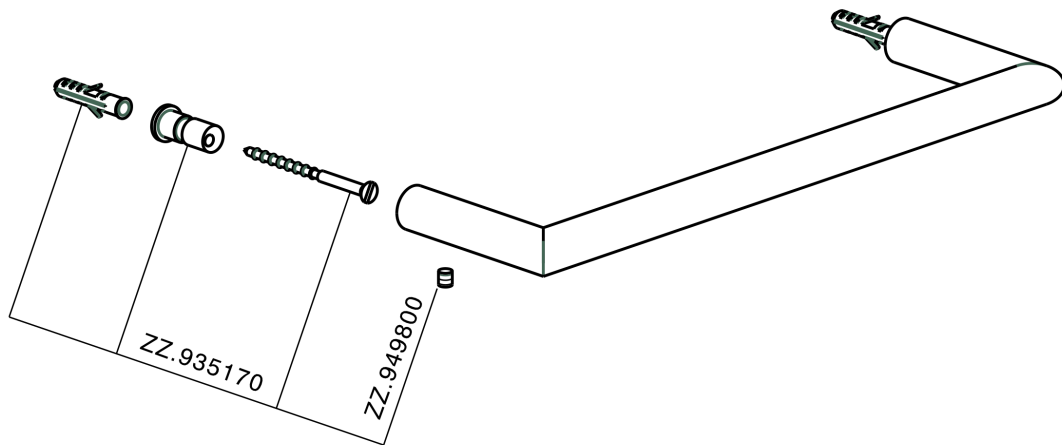

Towel holder BATHROOM ACCESSORIES_SI090100

SI090100

<https://en.huberitalia.com/towel-holder-bathroom-accessories-si090100>

2024-12-22