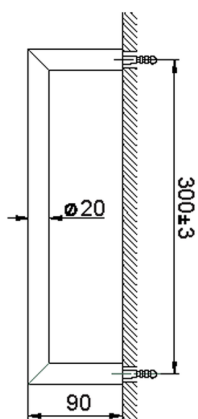

Towel holder BATHROOM ACCESSORIES_SI090100

MODEL **SI090100**

Towel holder

AVAILABLE FINISHINGS

-  **21** 21 Chrome
-  **2B** 2B Polished Nickel
-  **2F** 2F Brushed Nickel
-  **2P** 2P Rose Gold
-  **2Q** 2Q Black Titanium
-  **40** 40 Matt Black
-  **4Q** 4Q Matt White