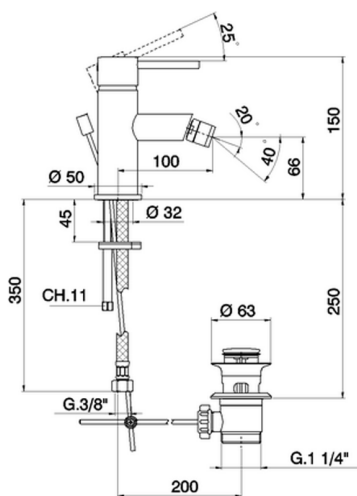

## Single lever bidet mixer EnergySave TRATTO EVO\_TV000555

MODEL **TV000555**

Single lever bidet mixer EnergySave, with 1"1/4 automatic pop up waste, G.3/8" stainless steel flexible hoses

AVAILABLE FINISHINGS

CHARACTERISTICS

Cartridge Spare Parts **ZZ96800000**

**35 mm Cartridge**

### EcoStop

EcoStop feature limits water flow to approximately 50% of maximum output with one point of resistance on setting. Push slightly past the middle stop only when full water output is required. This will save water up to 50%.