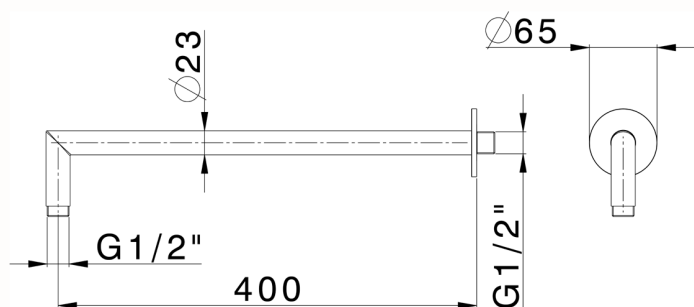

Shower arm SHOWER_SS013531

MODEL **SS013531**

Shower arm, 400 mm length, Inox AISI 316L

AVAILABLE FINISHINGS

CHARACTERISTICS

2024-11-15