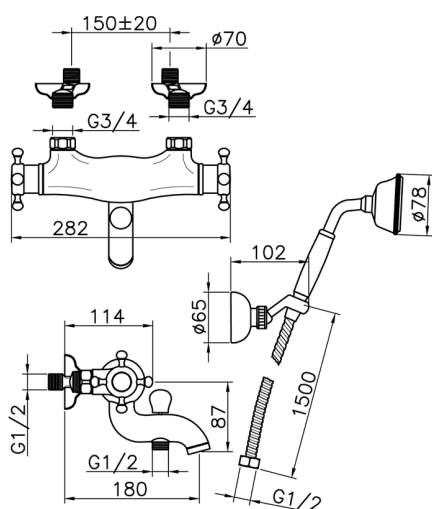

## Thermostatic bath mixer, with shower set VICTORIAN\_VTD27010

MODEL **VTD27010**

Thermostatic bath mixer, with shower set, wall mounted hand shower holder with swivel, 78 mm Brass Classic One spray Handshower, 150 cm Brass flexible hose

### CHARACTERISTICS

Cartridge Spare Parts **24.04A.PP**  
**8x20 Plus P Thermostatic Valve**