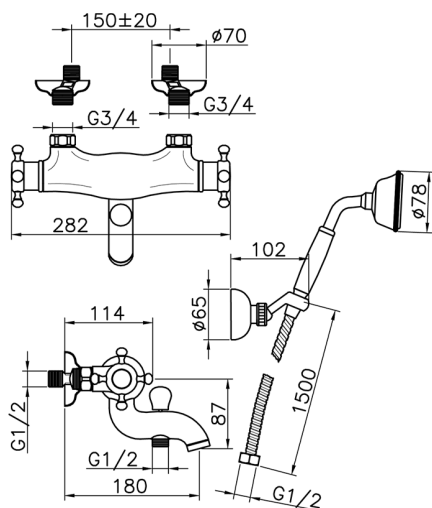

Thermostatic bath mixer, with shower set VICTORIAN_VTD27010

MODEL **VTD27010**

Thermostatic bath mixer, with shower set, wall mounted hand shower holder with swivel, 78 mm Brass Classic One spray Handshower, 150 cm Brass flexible hose

AVAILABLE FINISHINGS

-  **21** 21 Chrome
-  **27** 27 Old Bronze
-  **2A** 2A Satin Brushed Nickel
-  **2G** 2G Antique Gold
-  **2W** 2W Brushed Gold

CHARACTERISTICS

Cartridge Spare Parts **24.04A.PP**
8x20 Plus P Thermostatic Valve