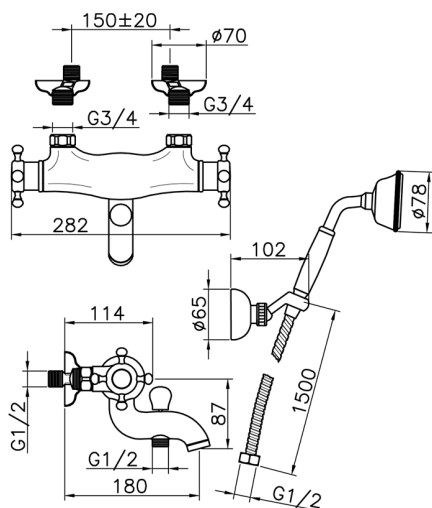

## Thermostatic bath mixer, with shower set VICTORIAN\_VTD27010

MODEL **VTD27010**

Thermostatic bath mixer, with shower set, wall mounted hand shower holder with swivel, 78 mm Brass Classic One spray Handshower, 150 cm Brass flexible hose

### CHARACTERISTICS

Cartridge Spare Parts **24.04A.PP**  
**8x20 Plus P Thermostatic Valve**