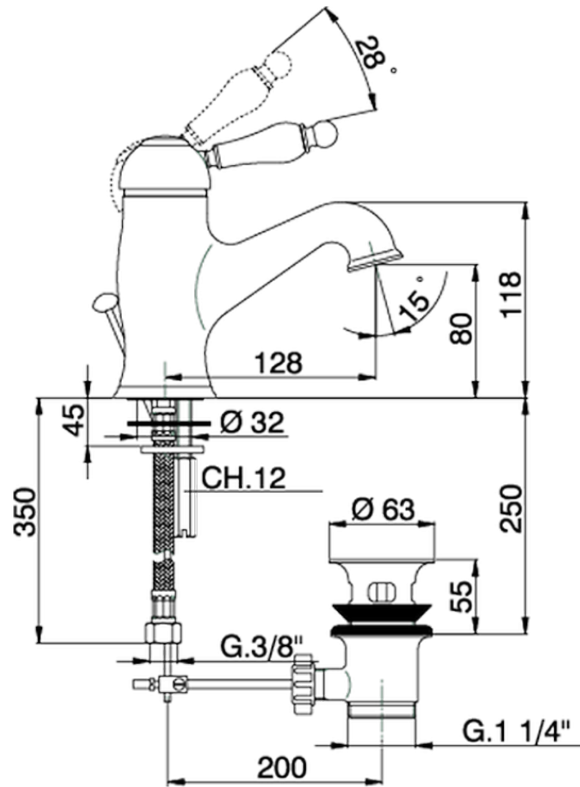

Single lever washbasin mixer CROISETTE_CM000510

CM000510

<https://en.huberitalia.com/single-lever-washbasin-mixer-croisette-cm000510>

2025-04-23