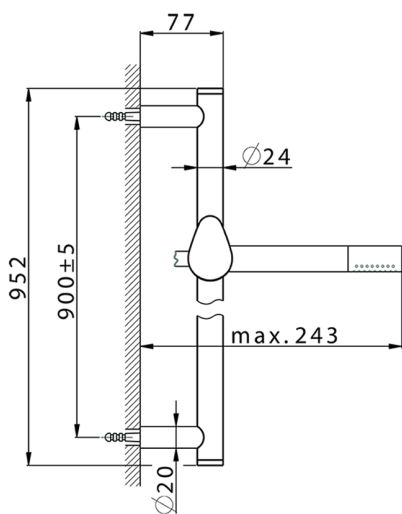

CHARACTERISTICS

2024-12-22