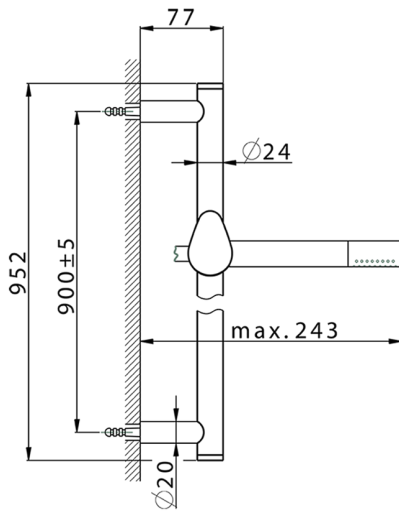

CHARACTERISTICS

2024-12-22